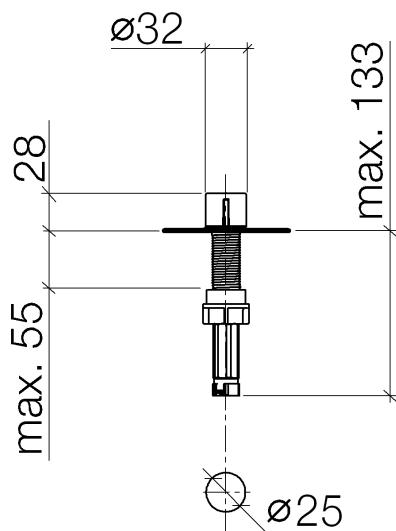

Kitchen sink - Series-various
Strainer waste with control handle - polished chrome
Article number: 10 712 970-00

- control for single basin
- including adapter for Bowden cable

polished chrome

Dimensional drawing

All details in mm / inch = mm x 0.0394

Kitchen sink - Series-various
Strainer waste with control handle - polished chrome
Article number: 10 712 970-00

Other finish variants

platinum matt
10 712 970-06

Dark Platinum matt
10 712 970-99