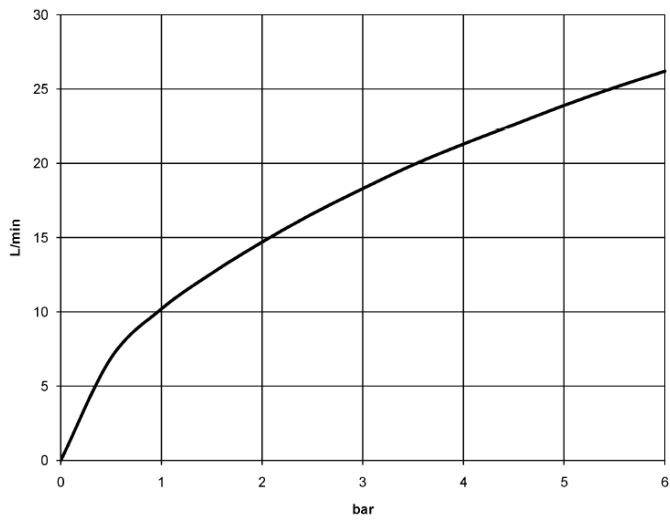

Shower - Deque

Concealed thermostat with one function volume control - polished chrome

Article number: 36 425 670-00

Flow rate chart

Other finish variants

Other finishes on request (x-tra Service)