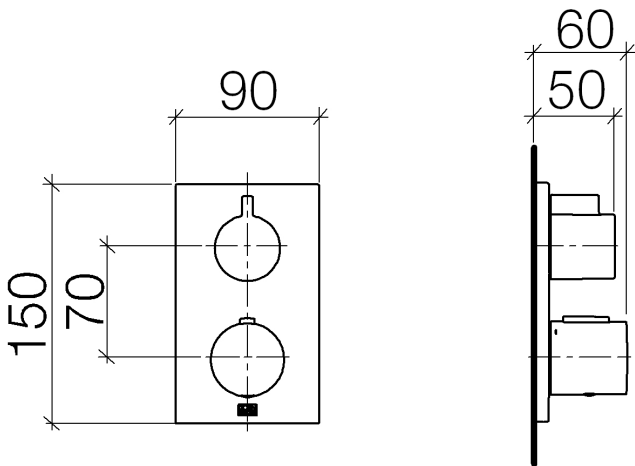

Shower - Deque

Concealed thermostat with one function volume control - polished chrome

Article number: 36 425 670-00

- cover plate 150 x 90 mm
- temperature control handle with safety limit stop at 38°C
- hot water temperature limiter, can be preset
- Fittings group as per DIN 4109: 1

polished chrome

Miscellaneous items are required for this article.

Dimensional drawing

All details in mm / inch = mm x 0.0394

Shower - Deque

Concealed thermostat with one function volume control - polished chrome

Article number: 36 425 670-00

Flow rate chart

Other finish variants

platinum matt
36 425 670-06

platinum
36 425 670-08

matt black
36 425 670-33

Champagne
36 425 670-47

Cyprum
36 425 670-49

Other finishes on request (x-tra Service)

Shower - Deque

Concealed thermostat with one function volume control - polished chrome

Article number: 36 425 670-00

Required miscellaneous

35 425 970 90

Concealed thermostat -