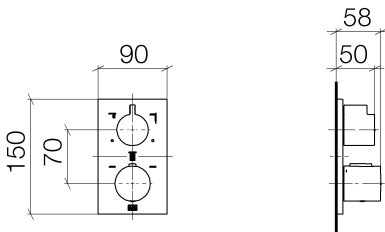

## Shower - Tara.

Concealed thermostat with three function volume control - polished chrome

Article number: 36 427 670-00

- rotary diverter with volume control and shut-off function
- cover plate 150 x 90 mm
- temperature control handle with safety limit stop at 38°C
- hot water temperature limiter, can be preset

## Dimensional drawing

All details in mm / inch = mm x 0.0394

## Shower - Tara.

Concealed thermostat with three function volume control - polished chrome

Article number: 36 427 670-00