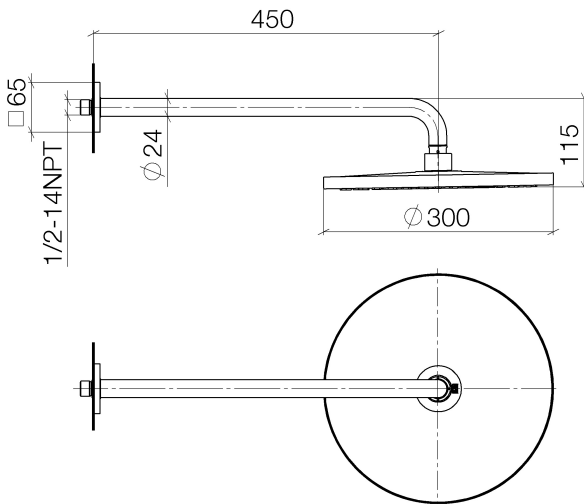

Shower - Performing Shower  
Rain shower with wall fixing - polished chrome  
Article number: 28 679 670-00

- 450 mm projection
- rain flow
- with anti-scale system
- rain shower Ø 300mm
- rosette 65 x 65 mm
- 1/2" connection
- max. flow 14 l/min
- Fittings group as per DIN 4109: 2

polished chrome

Dimensional drawing

All details in mm / inch = mm x 0.0394

Shower - Performing Shower  
Rain shower with wall fixing - polished chrome  
Article number: 28 679 670-00

### Flow rate chart