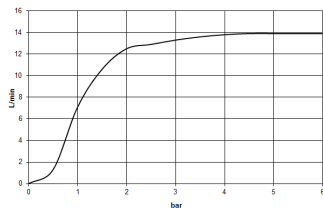

polished chrome

Dimensional drawing

All details in mm / inch = mm x 0.0394

Shower - Performing Shower  
Rain shower with wall fixing - polished chrome  
Article number: 28 679 670-00

### Flow rate chart