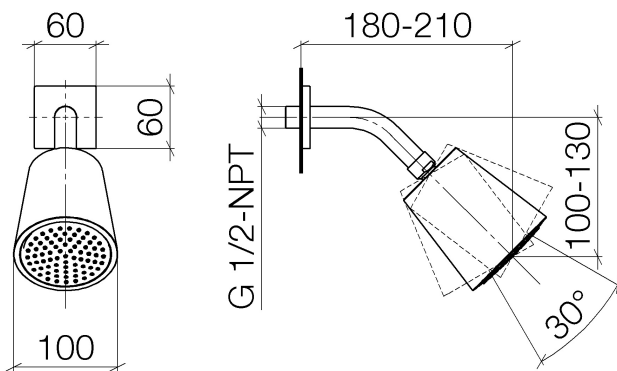

Shower - Deque

Shower head - polished chrome

Article number: 28 504 670-00

- 180-210 mm projection
- ball-joint pivotable through 30°
- normal flow
- with anti-scale system
- spray head Ø 100mm
- rosette 60 x 60 mm
- 1/2" connection
- max. flow 7 l/min

polished chrome

Dimensional drawing

All details in mm / inch = mm x 0.0394

Shower - Deque

Shower head - polished chrome

Article number: 28 504 670-00

Flow rate chart

Other finish variants

platinum matt
28 504 670-06

platinum
28 504 670-08

Cyprum
28 504 670-49

Other finishes on request (x-tra Service)

Shower - Deque

Shower head - polished chrome

Article number: 28 504 670-00

Recommended miscellaneous