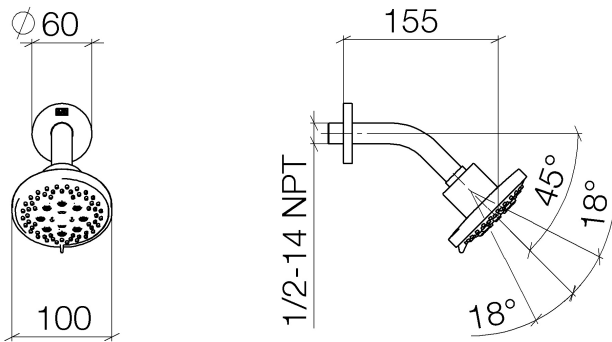

Shower - Selv

Shower head - platinum matt

Article number: 28 505 979-06

- 155 mm projection
- ball-joint pivotable through 18° (in any direction)
- three settings: normal flow, soft flow, massage flow
- with anti-scale system
- spray head Ø 100mm
- rosette Ø 60 mm
- 1/2" connection
- max. flow 7.6 l/min
- Fittings group as per DIN 4109: 2

platinum matt

Dimensional drawing

All details in mm / inch = mm x 0.0394

Shower - Selv

Shower head - platinum matt

Article number: 28 505 979-06

Flow rate chart

Other finish variants

polished chrome
28 505 979-00

platinum
28 505 979-08

matt black
28 505 979-33

Cyprum
28 505 979-49

Other finishes on request (x-tra Service)

Shower - Selv

Shower head - platinum matt

Article number: 28 505 979-06