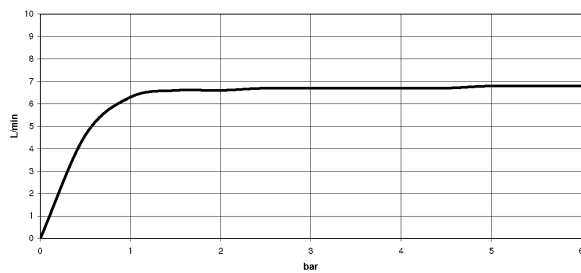

Shower - Selv

Shower head - platinum matt

Article number: 28 505 979-06

- 155 mm projection
- ball-joint pivotable through 18° (in any direction)
- three settings: normal flow, soft flow, massage flow
- with anti-scale system
- spray head Ø 100mm
- rosette Ø 60 mm
- 1/2" connection
- max. flow 7.6 l/min
- Fittings group as per DIN 4109: 2

platinum matt

Dimensional drawing

All details in mm / inch = mm x 0.0394

Shower - Selv

Shower head - platinum matt

Article number: 28 505 979-06

Flow rate chart

Other finish variants