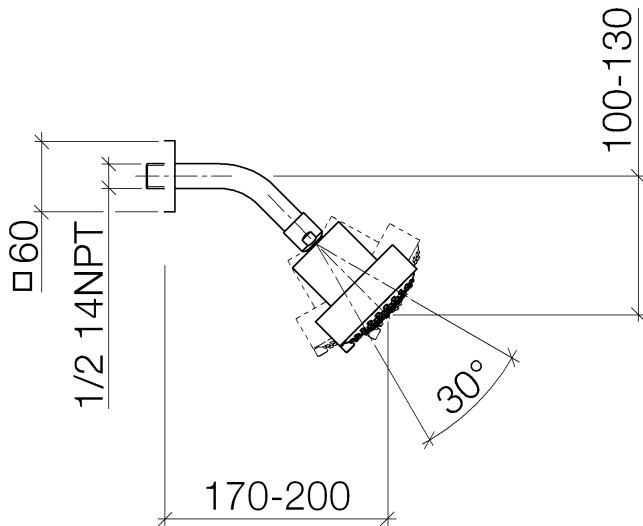

Shower - Supernova
Shower head - polished chrome
Article number: 28 508 980-00

- 200 mm projection
- ball-joint pivotable through 30°
- three settings: normal flow, soft flow, massage flow
- with anti-scale system
- spray head Ø 92mm
- rosette 60 x 60 mm
- 1/2" connection
- max. flow 9 l/min

polished chrome

Dimensional drawing

All details in mm / inch = mm x 0.0394

Shower - Supernova

Shower head - polished chrome

Article number: 28 508 980-00

Flow rate chart

Other finish variants

platinum matt
28 508 980-06

Champagne
28 508 980-47

Other finishes on request (x-tra Service)

Shower - Supernova
Shower head - polished chrome
Article number: 28 508 980-00

Recommended miscellaneous

35 085 970 90
Concealed wall elbow -