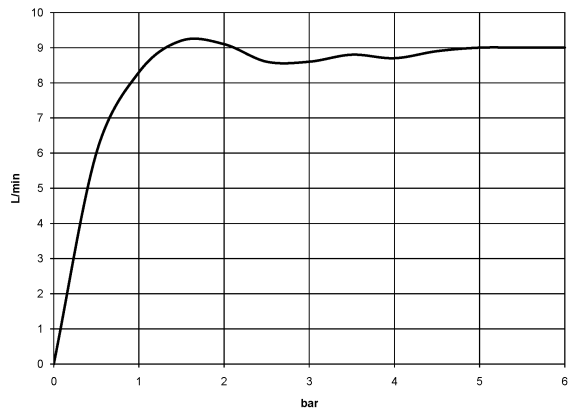

Shower - Supernova
Shower head - polished chrome
Article number: 28 508 980-00

- 200 mm projection
- ball-joint pivotable through 30°
- three settings: normal flow, soft flow, massage flow
- with anti-scale system
- spray head Ø 92mm
- rosette 60 x 60 mm
- 1/2" connection
- max. flow 9 l/min

polished chrome

Dimensional drawing

All details in mm / inch = mm x 0.0394

Shower - Supernova

Shower head - polished chrome

Article number: 28 508 980-00

Flow rate chart

Other finish variants