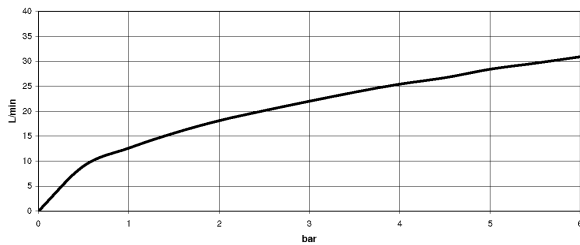

Dimensional drawing

All details in mm / inch = mm x 0.0394

Shower - CL.1

Concealed single-lever mixer with diverter - platinum matt

Article number: 36 120 670-06

Flow rate chart

Other finish variants

polished chrome