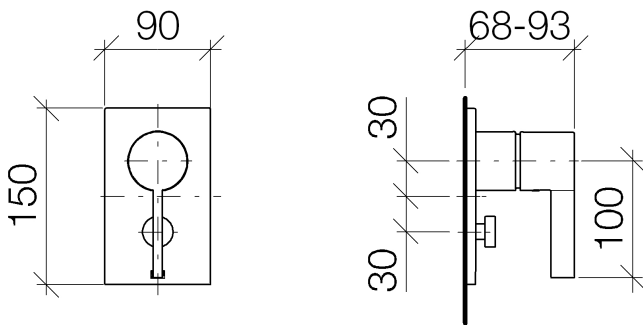

Shower - CL.1

Concealed single-lever mixer with diverter - platinum matt

Article number: 36 120 670-06

- automatic diverter
- cover plate 150 x 90 mm
- Fittings group as per DIN 4109: 1

platinum matt

Miscellaneous items are required for this article.

Dimensional drawing

All details in mm / inch = mm x 0.0394

Shower - CL.1

Concealed single-lever mixer with diverter - platinum matt

Article number: 36 120 670-06

Flow rate chart

Other finish variants

polished chrome

36 120 670-00

Other finishes on request (x-tra Service)

Shower - CL.1

Concealed single-lever mixer with diverter - platinum matt

Article number: 36 120 670-06

Required miscellaneous

35 020 970 90

Concealed single-lever mixer

-

35 021 970 90

Concealed single-lever mixer
with backflow preventor -