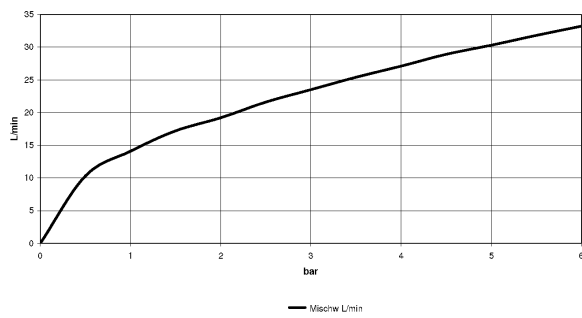

polished chrome

Dimensional drawing

All details in mm / inch = mm x 0.0394

Shower - IMO

Single-lever shower mixer for wall mounting - polished chrome

Article number: 33 301 670-00

Flow rate chart

Other finish variants