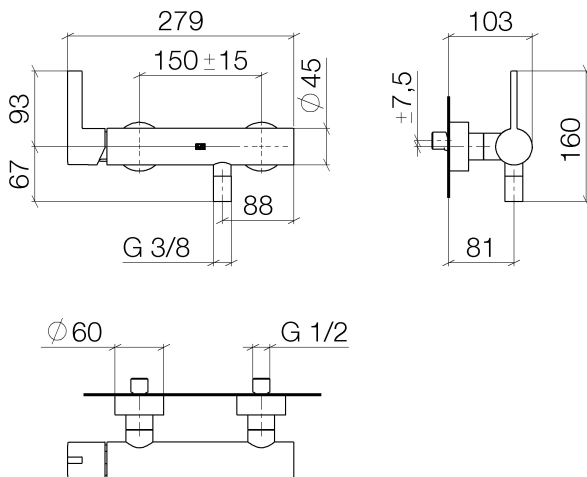

Shower - IMO

Single-lever shower mixer for wall mounting - polished chrome

Article number: 33 301 670-00

- 3/8" shower outlet
- slide-on rosettes Ø 60 mm
- 1/2" connection
- gauge 150 mm
- Fittings group as per DIN 4109: 1
- Intrinsic protection against back flow.

polished chrome

Dimensional drawing

All details in mm / inch = mm x 0.0394

Shower - IMO

Single-lever shower mixer for wall mounting - polished chrome

Article number: 33 301 670-00

Flow rate chart

Other finish variants

platinum matt

33 301 670-06

Other finishes on request (x-tra Service)

Shower - IMO

Single-lever shower mixer for wall mounting - polished chrome

Article number: 33 301 670-00

Recommended miscellaneous

26 403 979-00