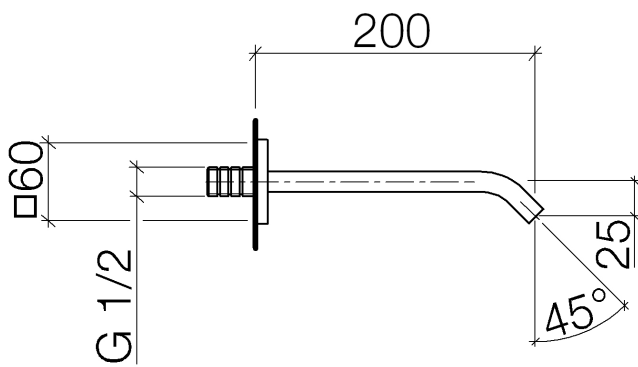

Bath - IMO

bath spout for wall mounting - platinum matt

Article number: 13 801 670-06

- 200 mm projection
- rectangular normal flow
- hole diameter 37 mm
- 1/2" connection
- max. flow 25.1 l/min at 3 bar flow pressure

platinum matt

Dimensional drawing

All details in mm / inch = mm x 0.0394

Bath - IMO

bath spout for wall mounting - platinum matt

Article number: 13 801 670-06

Flow rate chart

Other finish variants

polished chrome

13 801 670-00

Other finishes on request (x-tra Service)

Bath - IMO

bath spout for wall mounting - platinum matt

Article number: 13 801 670-06

Recommended miscellaneous

35 085 970 90