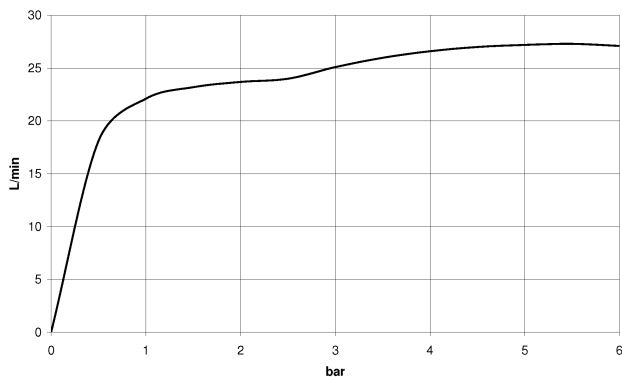

Bath - IMO

bath spout for wall mounting - platinum matt

Article number: 13 801 670-06

- 200 mm projection
- rectangular normal flow
- hole diameter 37 mm
- 1/2" connection
- max. flow 25.1 l/min at 3 bar flow pressure

platinum matt

Dimensional drawing

All details in mm / inch = mm x 0.0394

Bath - IMO

bath spout for wall mounting - platinum matt

Article number: 13 801 670-06

Flow rate chart

Other finish variants