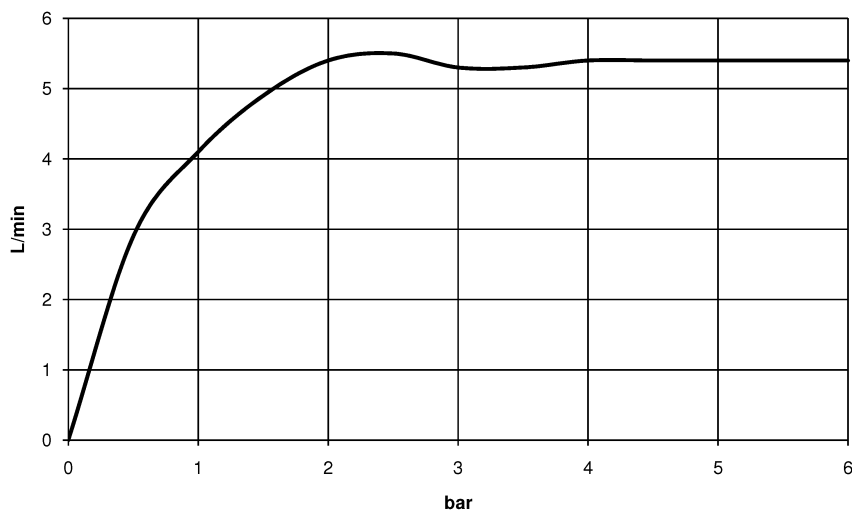

- IMO

Washstand fitting with electronic opening and closing function without pop-up waste - polished

Article number: 44 511 670-00

- Infrared sensor technology
- 130 mm projection
- height of mixer 135 mm
- height up to aerator 74 mm
- hole diameter 35 mm
- fixed spout
- max. flow 5.7 l/min
- rectangular, air-enriched flow
- suitable for thermal disinfection
- Automatic shut-off after pre-set time is reached
- Direct temperature control at faucet
- Plug-in power supply included
- lead-free
- 2x screw-in M 8 x 1 pressure hose, leak-tested
- Fittings group as per DIN 4109: 1

polished chrome

- IMO

Washstand fitting with electronic opening and closing function without pop-up waste - polished

Article number: 44 511 670-00

Dimensional drawing

mm [inches]

All details in mm / inch = mm x 0.0394

Flow rate chart

- IMO

Washstand fitting with electronic opening and closing function without pop-up waste - polished

Article number: 44 511 670-00

Other finish variants

platinum matt
44 511 670-06

platinum
44 511 670-08