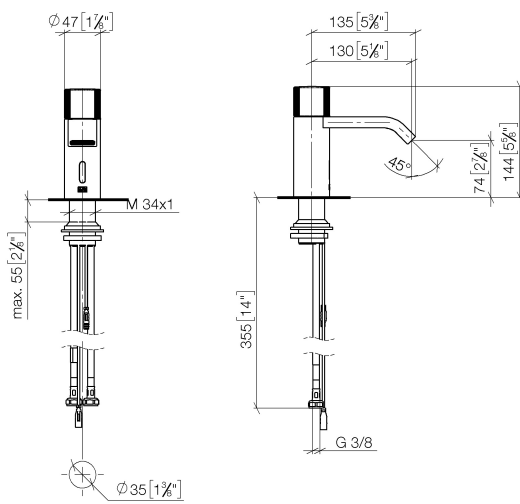

- IMO

Washstand fitting with electronic opening and closing function without pop-up waste - polished

Article number: 44 511 670-00

- Infrared sensor technology
- 130 mm projection
- height of mixer 135 mm
- height up to aerator 74 mm
- hole diameter 35 mm
- fixed spout
- max. flow 5.7 l/min
- rectangular, air-enriched flow
- suitable for thermal disinfection
- Automatic shut-off after pre-set time is reached
- Direct temperature control at faucet
- Plug-in power supply included
- lead-free
- 2x screw-in M 8 x 1 pressure hose, leak-tested
- Fittings group as per DIN 4109: 1

polished chrome

- IMO

Washstand fitting with electronic opening and closing function without pop-up waste - polished

Article number: 44 511 670-00

Dimensional drawing

mm [inches]

All details in mm / inch = mm x 0.0394

Flow rate chart

- IMO

Washstand fitting with electronic opening and closing function without pop-up waste - polished

Article number: 44 511 670-00

Other finish variants

platinum matt
44 511 670-06

platinum
44 511 670-08

No.	Item Number	Name	Quantity used
1	90 20 66 122 00-00	handle	1
2	09 24 04 565 90	nut	1
3	90 90 03 173 00 90	top	1
4	90 28 22 239 00-00	spout	1
5	04 30 04 100 00 90	hose	2
6	04 23 10 044 08 90	fixing set	1
7	90 24 03 314 00 90	nipple set	2
8	90 10 01 251 00 90	power supply	1