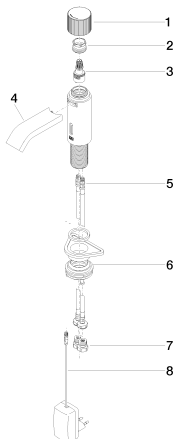

- IMO

Washstand fitting with electronic opening and closing function without pop-up waste - polished

Article number: 44 511 670-00

- Infrared sensor technology
- 130 mm projection
- height of mixer 135 mm
- height up to aerator 74 mm
- hole diameter 35 mm
- fixed spout
- max. flow 5.7 l/min
- rectangular, air-enriched flow
- suitable for thermal disinfection
- Automatic shut-off after pre-set time is reached
- Direct temperature control at faucet
- Plug-in power supply included
- lead-free
- 2x screw-in M 8 x 1 pressure hose, leak-tested
- Fittings group as per DIN 4109: 1

polished chrome

- IMO

Washstand fitting with electronic opening and closing function without pop-up waste - polished

Article number: 44 511 670-00

Dimensional drawing

mm [inches]

All details in mm / inch = mm x 0.0394

Flow rate chart

- IMO

Washstand fitting with electronic opening and closing function without pop-up waste - polished

Article number: 44 511 670-00

Other finish variants

platinum matt
44 511 670-06

platinum
44 511 670-08

No.	Item Number	Name	Quantity used
1	90 20 66 122 00-00	handle	1
2	09 24 04 565 90	nut	1
3	90 90 03 173 00 90	top	1
4	90 28 22 239 00-00	spout	1
5	04 30 04 100 00 90	hose	2
6	04 23 10 044 08 90	fixing set	1
7	90 24 03 314 00 90	nipple set	2
8	90 10 01 251 00 90	power supply	1