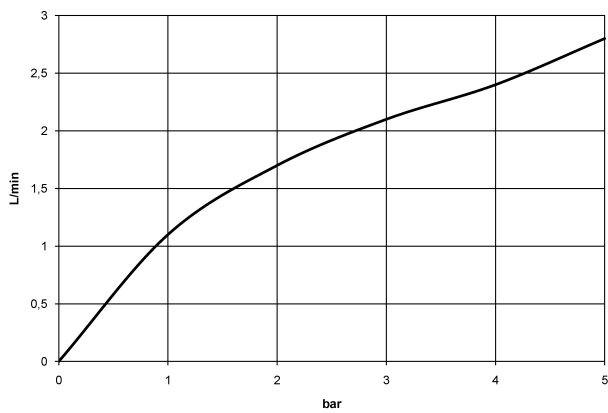

Kitchen sink - Elio
HOT & COLD WATER DISPENSER - polished chrome
Article number: 17 861 790-00

All details in mm / inch = mm x 0.0394

Flow rate chart

Other finish variants

platinum matt
17 861 790-06

Other finishes on request (x-tra Service)