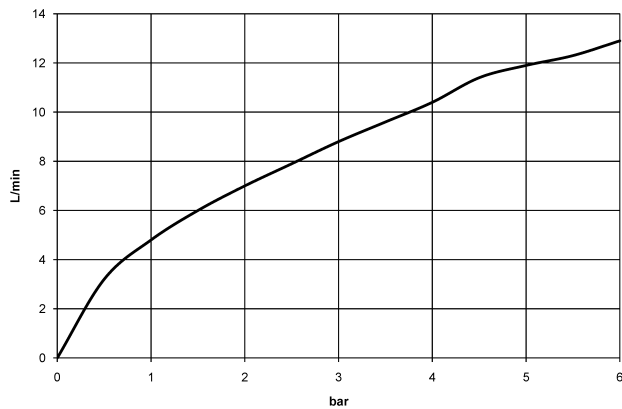

Kitchen sink - Elio
Single-lever mixer Pull-out - polished chrome
 Article number: 33 840 790-00

- 235 mm projection
- pivotable spout 360°
- air-enriched flow
- height of mixer 337 mm
- height up to aerator 300 mm
- hole diameter 35 mm
- fabric braided hose 1500mm
- max. flow 8.8 l/min at 3 bar flow pressure
- lead-free
- Fittings group as per DIN 4109: 1
- Intrinsic protection against back flow.

polished chrome

Dimensional drawing

All details in mm / inch = mm x 0.0394

Kitchen sink - Elio
Single-lever mixer Pull-out - polished chrome
Article number: 33 840 790-00

Flow rate chart

Other finish variants