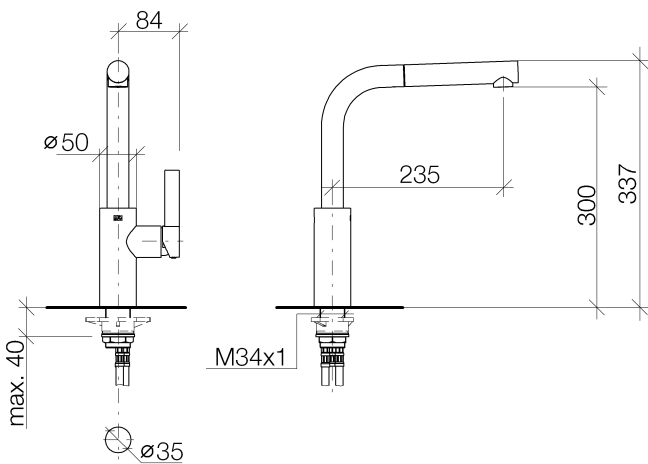

Kitchen sink - Elio
Single-lever mixer Pull-out - polished chrome
 Article number: 33 840 790-00

- 235 mm projection
- pivotable spout 360°
- air-enriched flow
- height of mixer 337 mm
- height up to aerator 300 mm
- hole diameter 35 mm
- fabric braided hose 1500mm
- max. flow 8.8 l/min at 3 bar flow pressure
- lead-free
- Fittings group as per DIN 4109: 1
- Intrinsic protection against back flow.

polished chrome

Dimensional drawing

All details in mm / inch = mm x 0.0394

Kitchen sink - Elio
Single-lever mixer Pull-out - polished chrome
Article number: 33 840 790-00

Flow rate chart

Other finish variants

platinum matt
33 840 790-06

Other finishes on request (x-tra Service)

Kitchen sink - Elio
Single-lever mixer Pull-out - polished chrome
Article number: 33 840 790-00

Recommended miscellaneous

10 712 970-00
Strainer waste with control
handle - polished chrome

82 424 970-00
Dispenser without rosette -
polished chrome