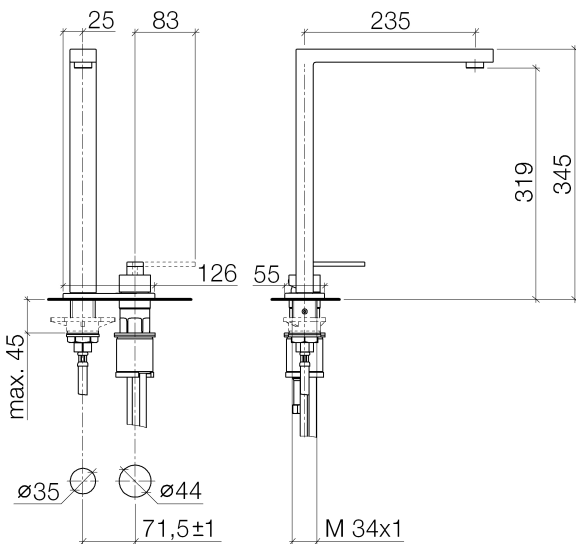

Kitchen sink - Lot

Two-hole mixer with cover plate - polished chrome

Article number: 32 843 680-00

- 235 mm projection
- pivotable spout 360°
- air-enriched flow
- height of mixer 345 mm
- height up to aerator 319 mm
- cover plate 126 x 55 mm
- hole diameter spout 35 mm
- single-lever mixer hole diameter 44 mm
- gauge 71 mm
- max. flow 8 l/min at 3 bar flow pressure
- lead-free
- Fittings group as per DIN 4109: 1

polished chrome

Dimensional drawing

All details in mm / inch = mm x 0.0394

Kitchen sink - Lot

Two-hole mixer with cover plate - polished chrome

Article number: 32 843 680-00

Flow rate chart

Other finish variants

platinum matt
32 843 680-06

Dark Platinum matt
32 843 680-99

Other finishes on request (x-tra Service)

Kitchen sink - Lot

Two-hole mixer with cover plate - polished chrome

Article number: 32 843 680-00

Recommended miscellaneous

10 711 970-00

Strainer waste with control
handle - polished chrome

82 439 970-00

Dispenser with rosette -
polished chrome