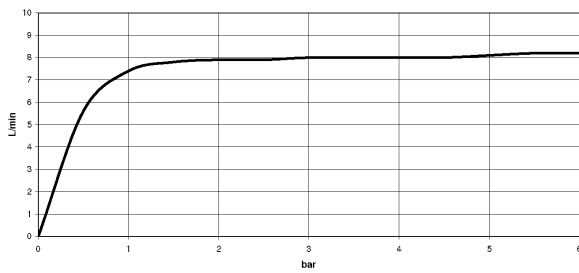

Kitchen sink - Lot

Two-hole mixer with cover plate - polished chrome

Article number: 32 843 680-00

- 235 mm projection
- pivotable spout 360°
- air-enriched flow
- height of mixer 345 mm
- height up to aerator 319 mm
- cover plate 126 x 55 mm
- hole diameter spout 35 mm
- single-lever mixer hole diameter 44 mm
- gauge 71 mm
- max. flow 8 l/min at 3 bar flow pressure
- lead-free
- Fittings group as per DIN 4109: 1

polished chrome

Dimensional drawing

All details in mm / inch = mm x 0.0394

Kitchen sink - Lot

Two-hole mixer with cover plate - polished chrome

Article number: 32 843 680-00

Flow rate chart

Other finish variants