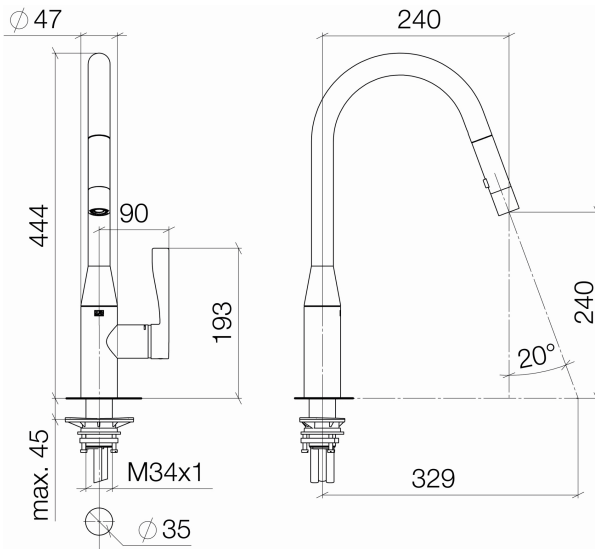

Kitchen sink - Sync

Single-lever mixer Pull-down with spray function - platinum matt

Article number: 33 870 895-06

- 240 mm projection
- pivotable spout 360°
- optional limiting, pivoting 150°
- laminar and spray flow
- height of mixer 444 mm
- height up to laminar flow regulator 240 mm
- hole diameter 35 mm
- 1800 mm metal shower hose
- sprayface with anti-scaling system
- max. flow 10.7 l/min at 3 bar flow pressure
- lead-free
- Fittings group as per DIN 4109: 1
- Intrinsic protection against back flow.

platinum matt

Dimensional drawing

All details in mm / inch = mm x 0.0394

Kitchen sink - Sync

Single-lever mixer Pull-down with spray function - platinum matt

Article number: 33 870 895-06

Flow rate chart

Other finish variants