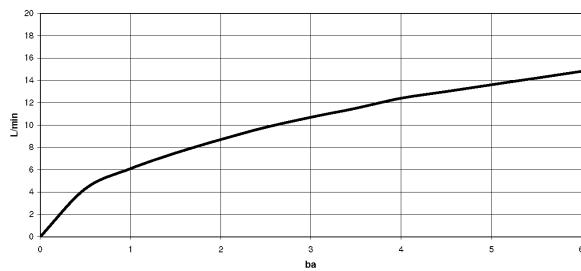

Kitchen sink - Sync

Single-lever mixer Pull-down with spray function - platinum matt

Article number: 33 870 895-06

- 240 mm projection
- pivotable spout 360°
- optional limiting, pivoting 150°
- laminar and spray flow
- height of mixer 444 mm
- height up to laminar flow regulator 240 mm
- hole diameter 35 mm
- 1800 mm metal shower hose
- sprayface with anti-scaling system
- max. flow 10.7 l/min at 3 bar flow pressure
- lead-free
- Fittings group as per DIN 4109: 1
- Intrinsic protection against back flow.

platinum matt

Dimensional drawing

All details in mm / inch = mm x 0.0394

Kitchen sink - Sync

Single-lever mixer Pull-down with spray function - platinum matt

Article number: 33 870 895-06

Flow rate chart

Other finish variants