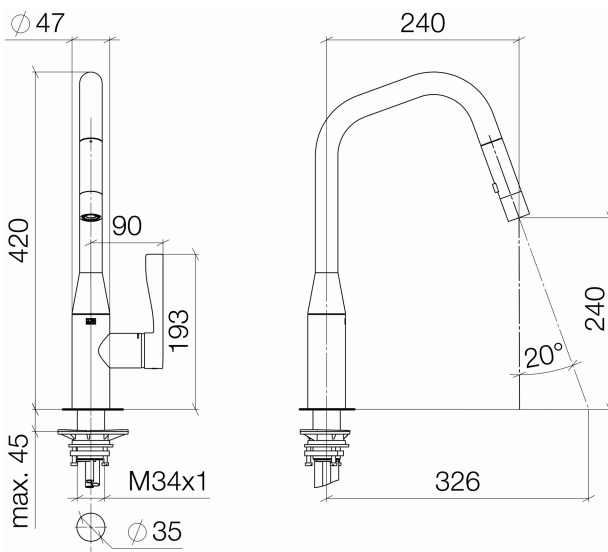

Kitchen sink - Sync

Single-lever mixer Pull-down with spray function - platinum matt

Article number: 33 875 895-06

- 240 mm projection
- pivotable spout 360°
- optional limiting, pivoting 150°
- laminar and spray flow
- height of mixer 420 mm
- height up to laminar flow regulator 240 mm
- hole diameter 35 mm
- 1800 mm metal shower hose
- sprayface with anti-scaling system
- max. flow 9.5 l/min at 3 bar flow pressure
- lead-free
- Fittings group as per DIN 4109: 1
- Intrinsic protection against back flow.

platinum matt

Dimensional drawing

All details in mm / inch = mm x 0.0394

Kitchen sink - Sync

Single-lever mixer Pull-down with spray function - platinum matt

Article number: 33 875 895-06

Flow rate chart

Other finish variants