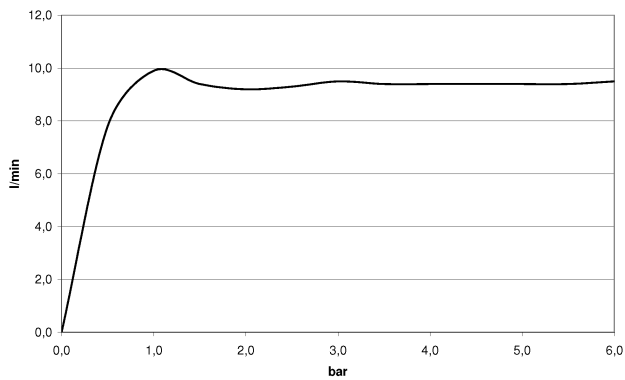

Kitchen sink - Sync

Single-lever mixer Pull-down with spray function - platinum matt

Article number: 33 875 895-06

- 240 mm projection
- pivotable spout 360°
- optional limiting, pivoting 150°
- laminar and spray flow
- height of mixer 420 mm
- height up to laminar flow regulator 240 mm
- hole diameter 35 mm
- 1800 mm metal shower hose
- sprayface with anti-scaling system
- max. flow 9.5 l/min at 3 bar flow pressure
- lead-free
- Fittings group as per DIN 4109: 1
- Intrinsic protection against back flow.

platinum matt

Dimensional drawing

All details in mm / inch = mm x 0.0394

Kitchen sink - Sync

Single-lever mixer Pull-down with spray function - platinum matt

Article number: 33 875 895-06

Flow rate chart

Other finish variants