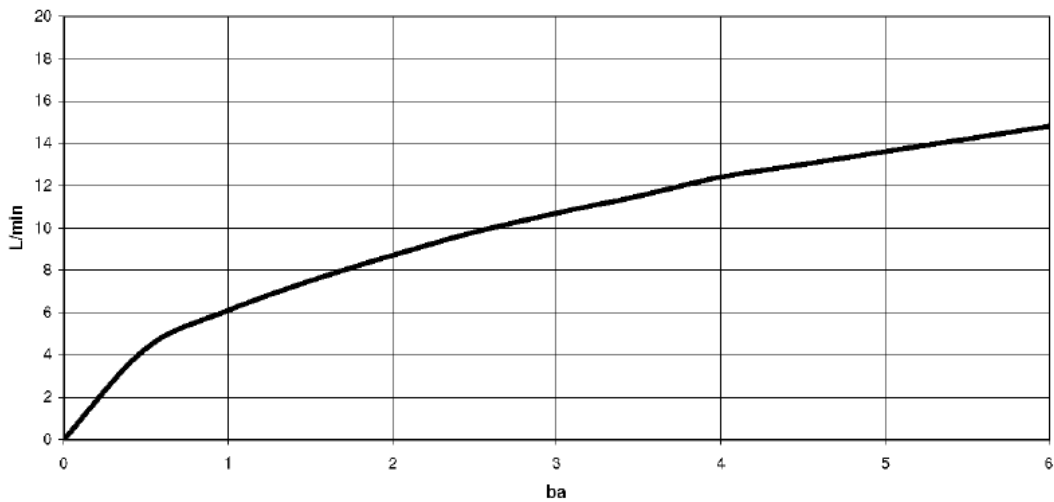

Kitchen sink - Tara Classic
Single-lever mixer - polished chrome
Article number: 33 800 888-00

- 200 mm projection
- pivotable spout 360°
- air-enriched flow
- height of mixer 325 mm
- height up to aerator 180 mm
- hole diameter 35 mm
- max. flow 7 l/min at 3 bar flow pressure
- lead-free
- Fittings group as per DIN 4109: 1

polished chrome

Dimensional drawing

All details in mm / inch = mm x 0.0394

Kitchen sink - Tara Classic
Single-lever mixer - polished chrome
Article number: 33 800 888-00

Flow rate chart

Other finish variants