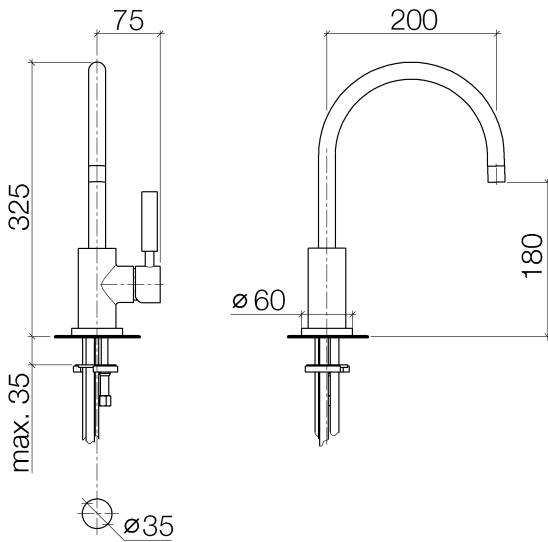

Kitchen sink - Tara Classic
Single-lever mixer - polished chrome
Article number: 33 800 888-00

- 200 mm projection
- pivotable spout 360°
- air-enriched flow
- height of mixer 325 mm
- height up to aerator 180 mm
- hole diameter 35 mm
- max. flow 7 l/min at 3 bar flow pressure
- lead-free
- Fittings group as per DIN 4109: 1

polished chrome

Dimensional drawing

All details in mm / inch = mm x 0.0394

Kitchen sink - Tara Classic
Single-lever mixer - polished chrome
Article number: 33 800 888-00

Flow rate chart

Other finish variants

platinum matt
33 800 888-06

Dark Platinum matt
33 800 888-99

Other finishes on request (x-tra Service)

Kitchen sink - Tara Classic
Single-lever mixer - polished chrome
Article number: 33 800 888-00

Recommended miscellaneous

10 710 970-00
Strainer waste with control
handle - polished chrome

82 434 970-00
Dispenser with rosette -
polished chrome