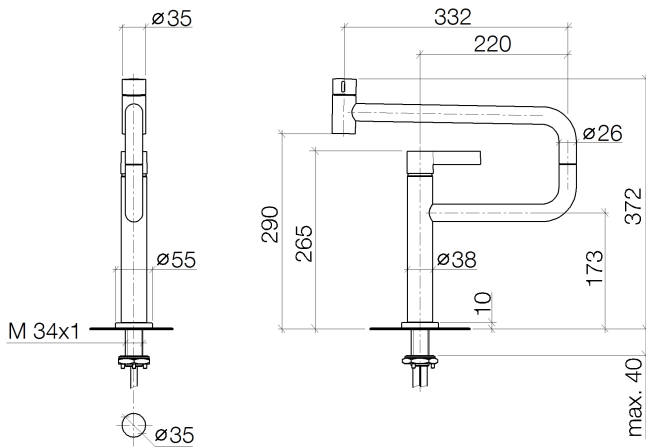

Kitchen sink - Tara Ultra
PIVOT Single-lever mixer - polished chrome
Article number: 33 845 875-00

- 552 mm projection
- pivotable spout 360°
- air-enriched flow
- height of mixer 372 mm
- height up to aerator 290 mm
- rosette 55 mm
- hole diameter 35 mm
- max. flow 8 l/min at 3 bar flow pressure
- lead-free

polished chrome

Dimensional drawing

All details in mm / inch = mm x 0.0394

Kitchen sink - Tara Ultra
PIVOT Single-lever mixer - polished chrome
Article number: 33 845 875-00

Flow rate chart

Other finish variants

platinum matt
33 845 875-06

Cyprum
33 845 875-49

Dark Platinum matt
33 845 875-99

Other finishes on request (x-tra Service)

Kitchen sink - Tara Ultra
PIVOT Single-lever mixer - polished chrome
Article number: 33 845 875-00