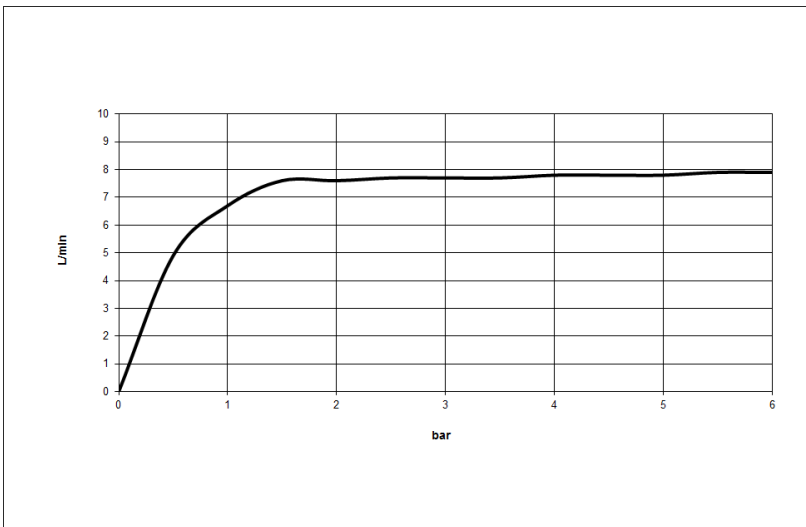

Kitchen sink - Tara Ultra
PIVOT Single-lever mixer - polished chrome
Article number: 33 845 875-00

- 552 mm projection
- pivotable spout 360°
- air-enriched flow
- height of mixer 372 mm
- height up to aerator 290 mm
- rosette 55 mm
- hole diameter 35 mm
- max. flow 8 l/min at 3 bar flow pressure
- lead-free

polished chrome

Dimensional drawing

All details in mm / inch = mm x 0.0394

Kitchen sink - Tara Ultra
PIVOT Single-lever mixer - polished chrome
Article number: 33 845 875-00

Flow rate chart

Other finish variants