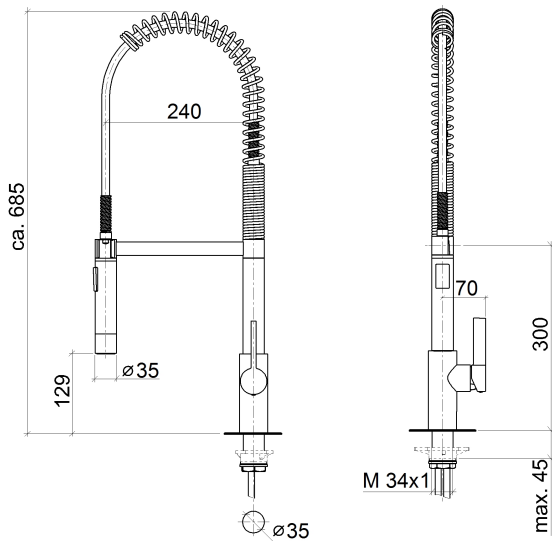

Kitchen sink - Tara Ultra
 Profi single-lever mixer - polished chrome
 Article number: 33 860 875-00

- 240 mm projection
- pivotable 360°
- air-enriched flow and spray flow
- height of mixer 685 mm
- height up to aerator 129 mm
- hole diameter 35 mm
- sprayface with anti-scaling system
- max. flow 8 l/min at 3 bar flow pressure
- lead-free
- Fittings group as per DIN 4109: 1
- Intrinsic protection against back flow.

polished chrome

Dimensional drawing

All details in mm / inch = mm x 0.0394

Kitchen sink - Tara Ultra
Profi single-lever mixer - polished chrome
Article number: 33 860 875-00

Flow rate chart

Other finish variants

platinum matt
33 860 875-06

Other finishes on request (x-tra Service)

Kitchen sink - Tara Ultra
Profi single-lever mixer - polished chrome
Article number: 33 860 875-00

Recommended miscellaneous

10 712 970-00
Strainer waste with control
handle - polished chrome

82 424 970-00
Dispenser without rosette -
polished chrome