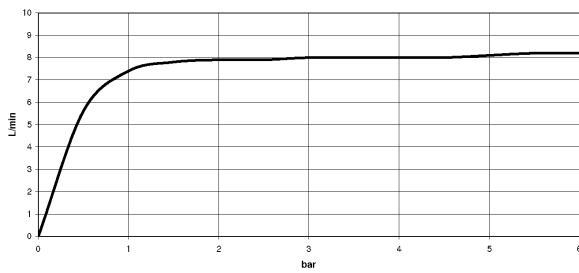

Kitchen sink - Tara Ultra
 Profi single-lever mixer - polished chrome
 Article number: 33 860 875-00

- 240 mm projection
- pivotable 360°
- air-enriched flow and spray flow
- height of mixer 685 mm
- height up to aerator 129 mm
- hole diameter 35 mm
- sprayface with anti-scaling system
- max. flow 8 l/min at 3 bar flow pressure
- lead-free
- Fittings group as per DIN 4109: 1
- Intrinsic protection against back flow.

polished chrome

Dimensional drawing

All details in mm / inch = mm x 0.0394

Kitchen sink - Tara Ultra
Profi single-lever mixer - polished chrome
Article number: 33 860 875-00

Flow rate chart

Other finish variants