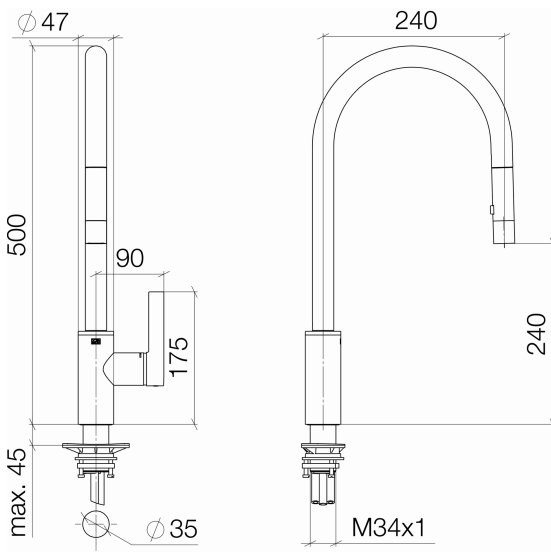

**Kitchen sink - Tara Ultra**

Single-lever mixer Pull-down with spray function - polished chrome

Article number: 33 870 875-00

- 240 mm projection
- pivotable spout 360°
- optional limiting, pivoting 150°
- laminar and spray flow
- height of mixer 500 mm
- height up to laminar flow regulator 240 mm
- hole diameter 35 mm
- 1800 mm metal shower hose
- sprayface with anti-scaling system
- max. flow 9.5 l/min at 3 bar flow pressure
- lead-free
- Fittings group as per DIN 4109: 1
- Intrinsic protection against back flow.

polished chrome

**Dimensional drawing**

All details in mm / inch = mm x 0.0394

## Kitchen sink - Tara Ultra

Single-lever mixer Pull-down with spray function - polished chrome

Article number: 33 870 875-00