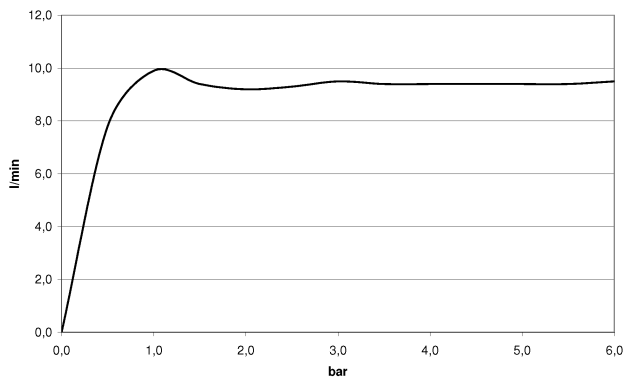

**Kitchen sink - Tara Ultra**

Single-lever mixer Pull-down with spray function - polished chrome

Article number: 33 870 875-00

- 240 mm projection
- pivotable spout 360°
- optional limiting, pivoting 150°
- laminar and spray flow
- height of mixer 500 mm
- height up to laminar flow regulator 240 mm
- hole diameter 35 mm
- 1800 mm metal shower hose
- sprayface with anti-scaling system
- max. flow 9.5 l/min at 3 bar flow pressure
- lead-free
- Fittings group as per DIN 4109: 1
- Intrinsic protection against back flow.

polished chrome

**Dimensional drawing**

All details in mm / inch = mm x 0.0394

## Kitchen sink - Tara Ultra

Single-lever mixer Pull-down with spray function - polished chrome

Article number: 33 870 875-00

### Flow rate chart