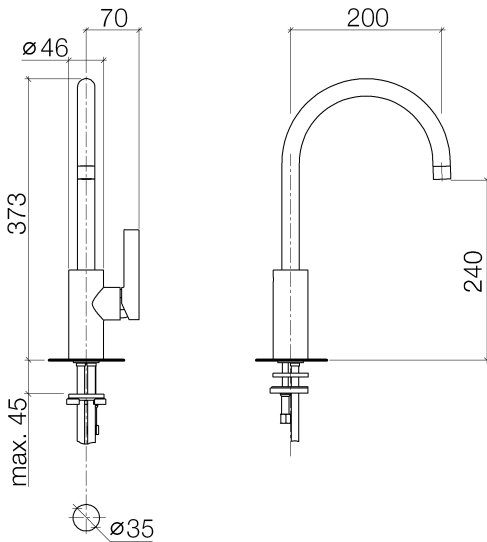

Kitchen sink - Tara Ultra
Single-lever mixer - polished chrome
Article number: 33 800 875-00

- 200 mm projection
- pivotable spout 360°
- air-enriched flow
- height of mixer 373 mm
- height up to aerator 240 mm
- hole diameter 35 mm
- max. flow 8 l/min at 3 bar flow pressure
- lead-free
- Fittings group as per DIN 4109: 1

polished chrome

Dimensional drawing

All details in mm / inch = mm x 0.0394

Kitchen sink - Tara Ultra
Single-lever mixer - polished chrome
Article number: 33 800 875-00

Flow rate chart

Other finish variants

platinum matt
33 800 875-06

Dark Platinum matt
33 800 875-99

Other finishes on request (x-tra Service)

Kitchen sink - Tara Ultra
Single-lever mixer - polished chrome
Article number: 33 800 875-00

Recommended miscellaneous

10 712 970-00
Strainer waste with control
handle - polished chrome

82 424 970-00
Dispenser without rosette -
polished chrome