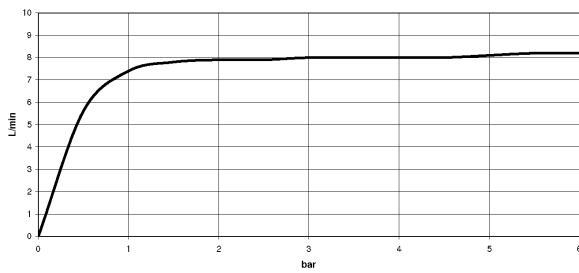

Kitchen sink - Tara Ultra
Single-lever mixer - polished chrome
Article number: 33 800 875-00

- 200 mm projection
- pivotable spout 360°
- air-enriched flow
- height of mixer 373 mm
- height up to aerator 240 mm
- hole diameter 35 mm
- max. flow 8 l/min at 3 bar flow pressure
- lead-free
- Fittings group as per DIN 4109: 1

polished chrome

Dimensional drawing

All details in mm / inch = mm x 0.0394

Kitchen sink - Tara Ultra
Single-lever mixer - polished chrome
Article number: 33 800 875-00

Flow rate chart

Other finish variants