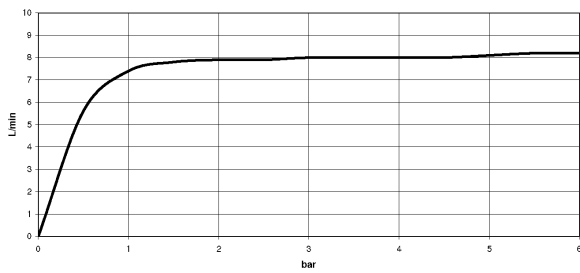

Kitchen sink - Tara Ultra
Single-lever mixer - polished chrome
Article number: 33 816 875-00

- 240 mm projection
- pivotable spout 360°
- air-enriched flow
- height of mixer 393 mm
- height up to aerator 240 mm
- hole diameter 35 mm
- max. flow 8 l/min at 3 bar flow pressure
- lead-free
- Fittings group as per DIN 4109: 1

polished chrome

Dimensional drawing

All details in mm / inch = mm x 0.0394

Kitchen sink - Tara Ultra
Single-lever mixer - polished chrome
Article number: 33 816 875-00

Flow rate chart

Other finish variants