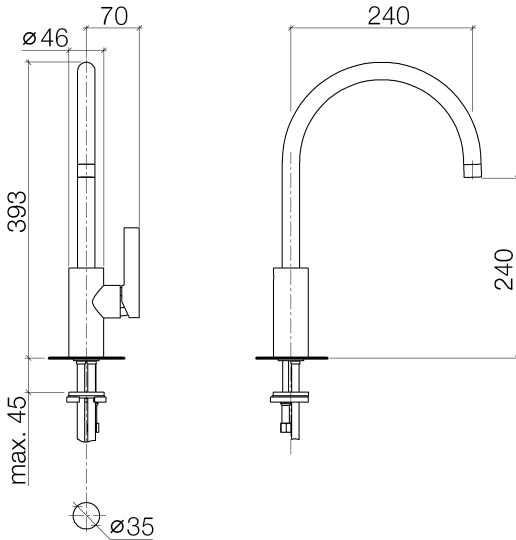

Kitchen sink - Tara Ultra
Single-lever mixer - polished chrome
Article number: 33 816 875-00

- 240 mm projection
- pivotable spout 360°
- air-enriched flow
- height of mixer 393 mm
- height up to aerator 240 mm
- hole diameter 35 mm
- max. flow 8 l/min at 3 bar flow pressure
- lead-free
- Fittings group as per DIN 4109: 1

polished chrome

Dimensional drawing

All details in mm / inch = mm x 0.0394

Kitchen sink - Tara Ultra
Single-lever mixer - polished chrome
Article number: 33 816 875-00

Flow rate chart

Other finish variants

platinum matt
33 816 875-06

Dark Platinum matt
33 816 875-99

Other finishes on request (x-tra Service)

Kitchen sink - Tara Ultra
Single-lever mixer - polished chrome
Article number: 33 816 875-00

Recommended miscellaneous

10 712 970-00
Strainer waste with control
handle - polished chrome

82 424 970-00
Dispenser without rosette -
polished chrome