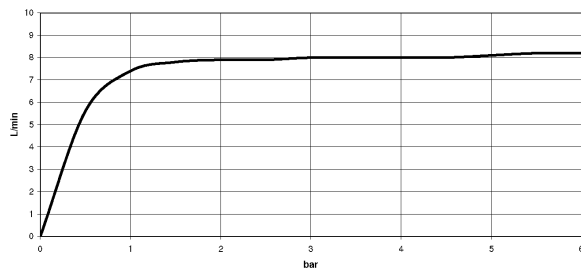

Kitchen sink - Tara Ultra
Single-lever mixer - polished chrome
Article number: 33 818 875-00

- 280 mm projection
- pivotable spout 360°
- air-enriched flow
- height of mixer 422 mm
- height up to aerator 240 mm
- hole diameter 35 mm
- max. flow 8 l/min at 3 bar flow pressure
- lead-free
- Fittings group as per DIN 4109: 1

polished chrome

Dimensional drawing

All details in mm / inch = mm x 0.0394

Kitchen sink - Tara Ultra
Single-lever mixer - polished chrome
Article number: 33 818 875-00

Flow rate chart

Other finish variants