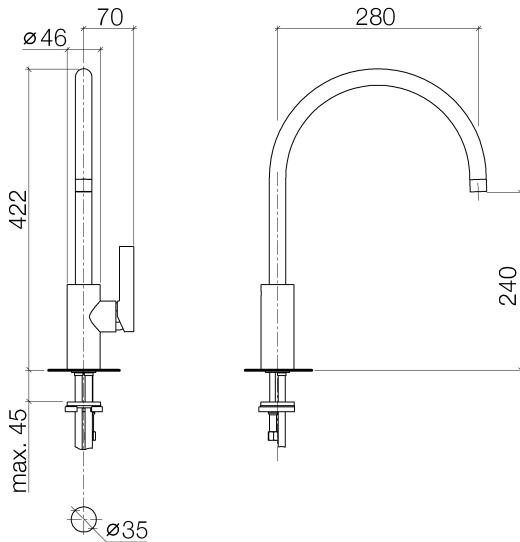

Kitchen sink - Tara Ultra
Single-lever mixer - polished chrome
Article number: 33 818 875-00

- 280 mm projection
- pivotable spout 360°
- air-enriched flow
- height of mixer 422 mm
- height up to aerator 240 mm
- hole diameter 35 mm
- max. flow 8 l/min at 3 bar flow pressure
- lead-free
- Fittings group as per DIN 4109: 1

polished chrome

Dimensional drawing

All details in mm / inch = mm x 0.0394

Kitchen sink - Tara Ultra
Single-lever mixer - polished chrome
Article number: 33 818 875-00

Flow rate chart

Other finish variants

platinum matt
33 818 875-06

Dark Platinum matt
33 818 875-99

Other finishes on request (x-tra Service)

Kitchen sink - Tara Ultra
Single-lever mixer - polished chrome
Article number: 33 818 875-00

Recommended miscellaneous

10 712 970-00
Strainer waste with control
handle - polished chrome

82 424 970-00
Dispenser without rosette -
polished chrome