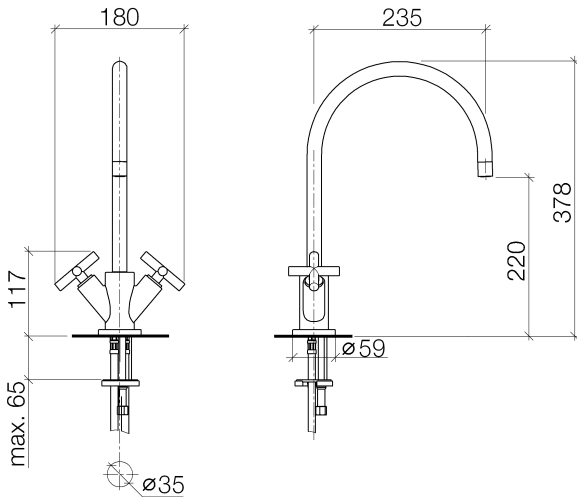

Kitchen sink - Tara.  
Single-hole mixer - polished chrome  
Article number: 22 815 892-00

- 235 mm projection
- pivotable spout 360°
- air-enriched flow
- height of mixer 378 mm
- height up to aerator 220 mm
- hole diameter 35 mm
- max. flow 7 l/min at 3 bar flow pressure
- lead-free
- Fittings group as per DIN 4109: 1

polished chrome

Dimensional drawing

All details in mm / inch = mm x 0.0394

Kitchen sink - Tara.  
Single-hole mixer - polished chrome  
Article number: 22 815 892-00

### Flow rate chart

### Other finish variants

platinum matt  
22 815 892-06

Cyprum  
22 815 892-49

Other finishes on request (x-tra Service)

Kitchen sink - Tara.

Single-hole mixer - polished chrome

Article number: 22 815 892-00