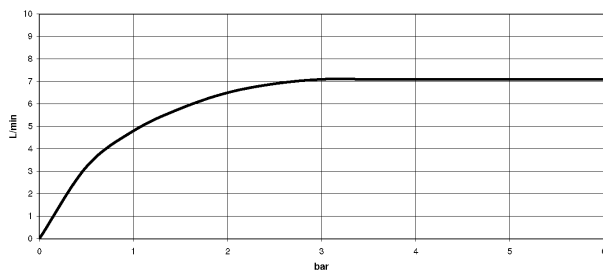

Kitchen sink - Tara.  
Single-hole mixer - polished chrome  
Article number: 22 815 892-00

- 235 mm projection
- pivotable spout 360°
- air-enriched flow
- height of mixer 378 mm
- height up to aerator 220 mm
- hole diameter 35 mm
- max. flow 7 l/min at 3 bar flow pressure
- lead-free
- Fittings group as per DIN 4109: 1

polished chrome

Dimensional drawing

All details in mm / inch = mm x 0.0394

Kitchen sink - Tara.  
Single-hole mixer - polished chrome  
Article number: 22 815 892-00

### Flow rate chart