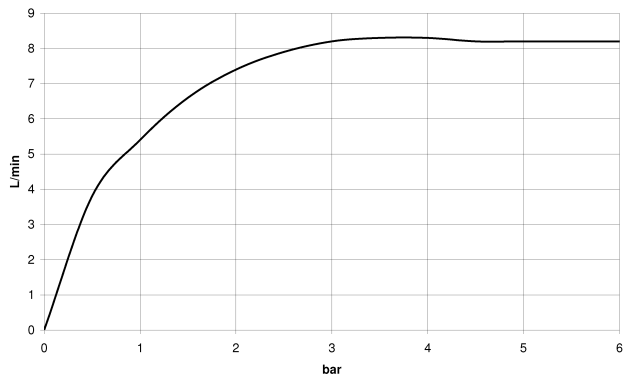

Kitchen sink - Tara.

Wall-mounted bridge mixer with extending spout - polished chrome

Article number: 31 151 892-00

- 365-545 mm projection
- pivoting spout
- laminar flow
- 1/2" connection
- max. flow 8.3 l/min at 3 bar flow pressure
- lead-free
- Fittings group as per DIN 4109: 2

polished chrome

Dimensional drawing

All details in mm / inch = mm x 0.0394

Kitchen sink - Tara.

Wall-mounted bridge mixer with extending spout - polished chrome

Article number: 31 151 892-00

### Flow rate chart