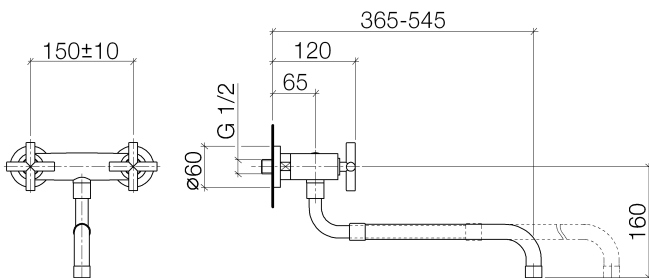

Kitchen sink - Tara.

Wall-mounted bridge mixer with extending spout - polished chrome

Article number: 31 151 892-00

- 365-545 mm projection
- pivoting spout
- laminar flow
- 1/2" connection
- max. flow 8.3 l/min at 3 bar flow pressure
- lead-free
- Fittings group as per DIN 4109: 2

polished chrome

Dimensional drawing

All details in mm / inch = mm x 0.0394

Kitchen sink - Tara.

Wall-mounted bridge mixer with extending spout - polished chrome

Article number: 31 151 892-00

### Flow rate chart