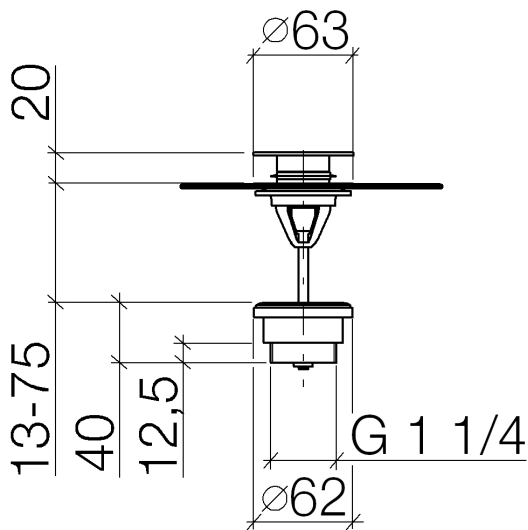

Washbasin - Deque

Basin Waste with push fastening 1 1/4" - Dark Bronze matt

Article number: 10 125 970-17

- Only suitable for basins with an overflow.

Dark Bronze matt

Dimensional drawing

All details in mm / inch = mm x 0.0394

Washbasin - Deque

Basin Waste with push fastening 1 1/4" - Dark Bronze matt

Article number: 10 125 970-17

Other finish variants

polished chrome  
10 125 970-00

platinum matt  
10 125 970-06

platinum  
10 125 970-08