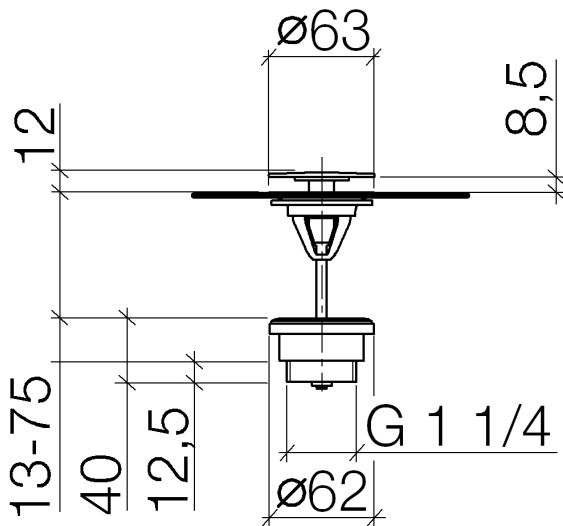

Washbasin - Deque

Basin Waste without press-closing 1 1/4" - polished chrome

Article number: 10 126 970-00

- Only suitable for sinks without an overflow.

polished chrome

Dimensional drawing

All details in mm / inch = mm x 0.0394

Washbasin - Deque

Basin Waste without press-closing 1 1/4" - polished chrome

Article number: 10 126 970-00

Other finish variants

platinum matt
10 126 970-06

platinum
10 126 970-08

Dark Brass matt
10 126 970-16