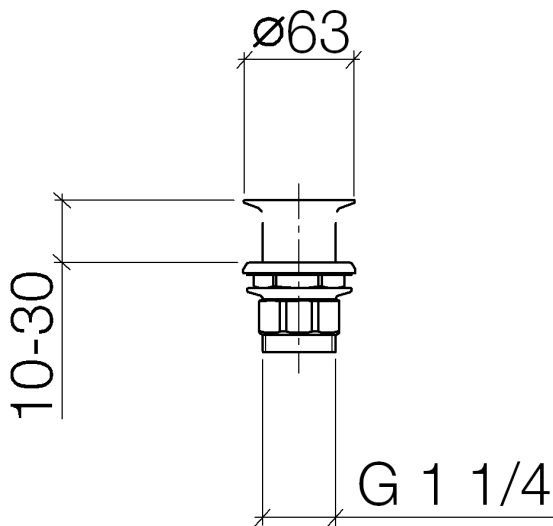

Washbasin - Deque  
Grated waste 1 1/4" - platinum matt  
Article number: 10 110 970-06

- Only suitable for sinks without an overflow.

platinum matt

### Dimensional drawing

All details in mm / inch = mm x 0.0394

Washbasin - Deque  
Grated waste 1 1/4" - platinum matt  
Article number: 10 110 970-06