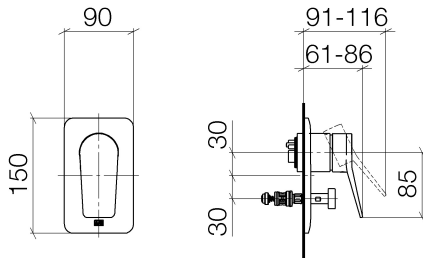

Shower - Lissé

Concealed single-lever mixer with diverter - platinum matt

Article number: 36 120 845-06

- automatic diverter
- cover plate 150 x 90 mm
- Fittings group as per DIN 4109: 1

platinum matt

Miscellaneous items are required for this article.

Dimensional drawing

All details in mm / inch = mm x 0.0394

Shower - Lissé

Concealed single-lever mixer with diverter - platinum matt

Article number: 36 120 845-06

Flow rate chart

Other finish variants

polished chrome

36 120 845-00

Other finishes on request (x-tra Service)

Shower - Lissé

Concealed single-lever mixer with diverter - platinum matt

Article number: 36 120 845-06

Required miscellaneous

35 020 970 90

Concealed single-lever mixer

-

35 021 970 90

Concealed single-lever mixer
with backflow preventor -