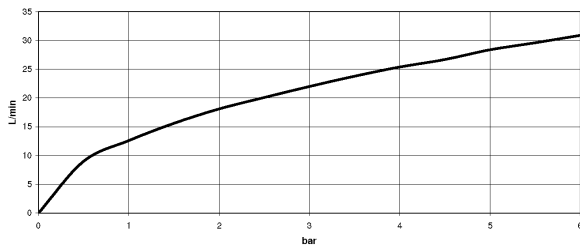

Dimensional drawing

All details in mm / inch = mm x 0.0394

Shower - Lissé

Concealed single-lever mixer with diverter - platinum matt

Article number: 36 120 845-06

Flow rate chart

Other finish variants

polished chrome