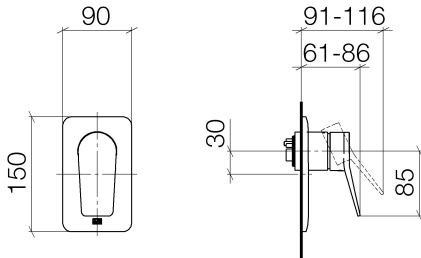

## Shower - Lissé

Concealed single-lever mixer without diverter - polished chrome

Article number: 36 020 845-00

- cover plate 150 x 90 mm
- Fittings group as per DIN 4109: 1

polished chrome

Miscellaneous items are required for this article.

## Dimensional drawing

All details in mm / inch = mm x 0.0394

## Shower - Lissé

Concealed single-lever mixer without diverter - polished chrome

Article number: 36 020 845-00

35 020 970 90

Concealed single-lever mixer

-

35 021 970 90

Concealed single-lever mixer  
with backflow preventor -