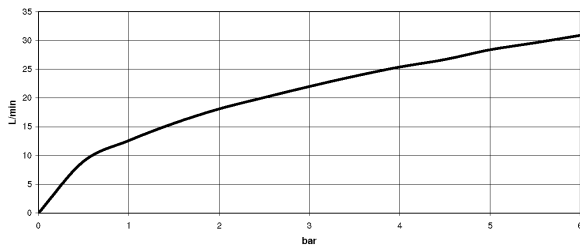

## Dimensional drawing

All details in mm / inch = mm x 0.0394

### Flow rate chart