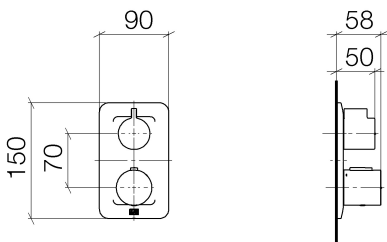

Shower - Lissé

Concealed thermostat with one function volume control - polished chrome

Article number: 36 425 845-00

- cover plate 150 x 90 mm
- temperature control handle with safety limit stop at 38°C
- hot water temperature limiter, can be preset
- Fittings group as per DIN 4109: 1

polished chrome

Miscellaneous items are required for this article.

Dimensional drawing

All details in mm / inch = mm x 0.0394

Shower - Lissé

Concealed thermostat with one function volume control - polished chrome