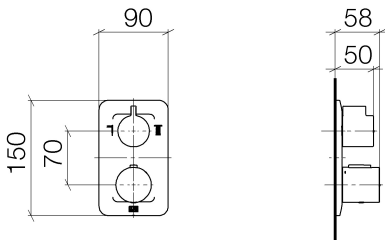

Shower - Lissé

Concealed thermostat with two function volume control - polished chrome

Article number: 36 426 845-00

- rotary diverter with volume control and shut-off function
- cover plate 150 x 90 mm
- temperature control handle with safety limit stop at 38°C
- hot water temperature limiter, can be preset
- Fittings group as per DIN 4109: 1

polished chrome

Miscellaneous items are required for this article.

Dimensional drawing

All details in mm / inch = mm x 0.0394

Shower - Lissé

Concealed thermostat with two function volume control - polished chrome

Article number: 36 426 845-00

Flow rate chart

Other finish variants

platinum matt

36 426 845-06

Other finishes on request (x-tra Service)

Shower - Lissé

Concealed thermostat with two function volume control - polished chrome