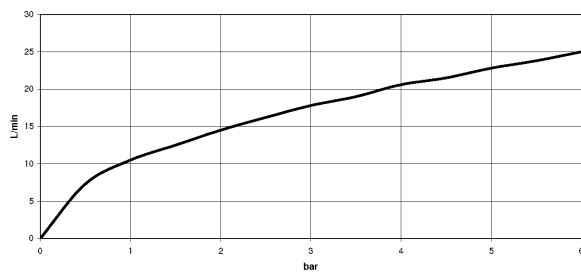

Shower - Lissé

Concealed thermostat with two function volume control - polished chrome

Article number: 36 426 845-00

- rotary diverter with volume control and shut-off function
- cover plate 150 x 90 mm
- temperature control handle with safety limit stop at 38°C
- hot water temperature limiter, can be preset
- Fittings group as per DIN 4109: 1

polished chrome

Miscellaneous items are required for this article.

Dimensional drawing

All details in mm / inch = mm x 0.0394

Shower - Lissé

Concealed thermostat with two function volume control - polished chrome

Article number: 36 426 845-00

Flow rate chart

Other finish variants

platinum matt

36 426 845-06

Other finishes on request (x-tra Service)

Shower - Lissé

Concealed thermostat with two function volume control - polished chrome