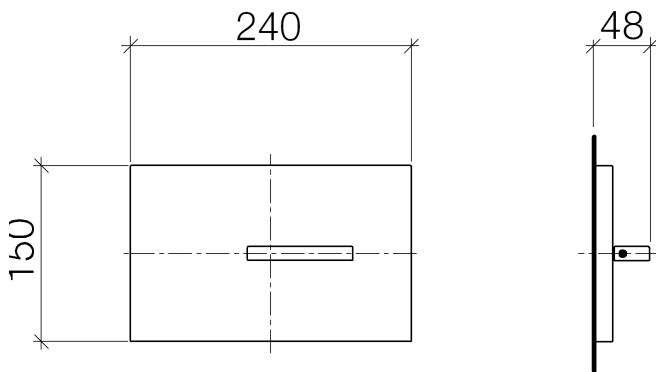

WC -

Cover plate for the concealed WC cistern made by TeCe - polished chrome

Article number: 12 660 979-00

- cover plate 150 x 240 x 15 mm
- flush handle with rotary operation and two-volume technology (full flush/partial flush)

### Dimensional drawing

All details in mm / inch = mm x 0.0394

WC -

Cover plate for the concealed WC cistern made by TeCe - polished chrome

Article number: 12 660 979-00