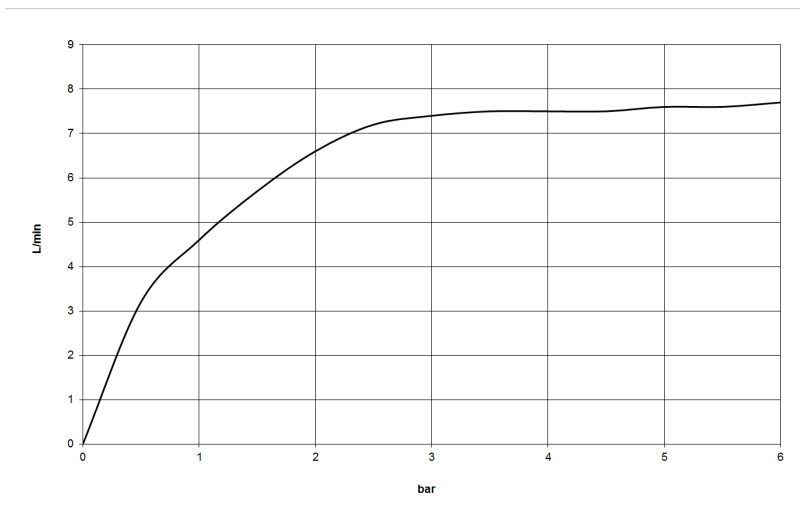

Shower - Lissé

Hand shower set with individual rosettes - polished chrome

Article number: 27 802 845-00

- normal flow
- with anti-scale system
- 3/8" shower outlet
- rosette for wall elbow 60 x 78mm
- rosette for shower holder 60 x 78mm
- metal shower hose 1250mm with integrated anti-twist protection
- 1/2" wall elbow
- max. flow 7.6 l/min
- Fittings group as per DIN 4109: 1
- Intrinsic protection against back flow.

polished chrome

Dimensional drawing

All details in mm / inch = mm x 0.0394

Shower - Lissé

Hand shower set with individual rosettes - polished chrome

Article number: 27 802 845-00

Flow rate chart

Other finish variants