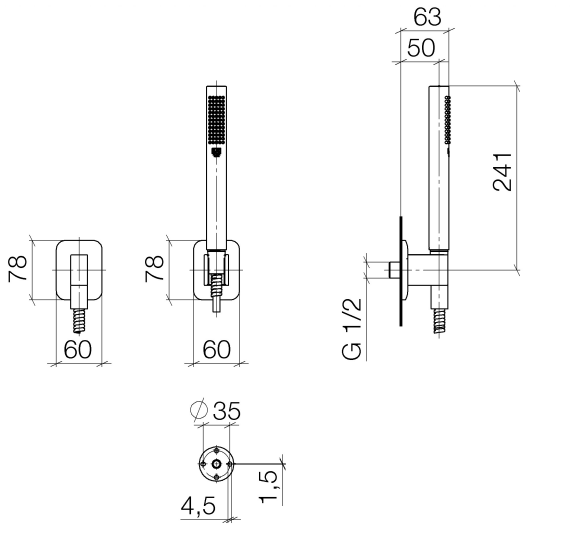

Shower - Lissé

Hand shower set with individual rosettes - polished chrome

Article number: 27 802 845-00

- normal flow
- with anti-scale system
- 3/8" shower outlet
- rosette for wall elbow 60 x 78mm
- rosette for shower holder 60 x 78mm
- metal shower hose 1250mm with integrated anti-twist protection
- 1/2" wall elbow
- max. flow 7.6 l/min
- Fittings group as per DIN 4109: 1
- Intrinsic protection against back flow.

polished chrome

Dimensional drawing

All details in mm / inch = mm x 0.0394

Shower - Lissé

Hand shower set with individual rosettes - polished chrome

Article number: 27 802 845-00

Flow rate chart

Other finish variants

platinum matt

27 802 845-06

Other finishes on request (x-tra Service)

Shower - Lissé

Hand shower set with individual rosettes - polished chrome

Article number: 27 802 845-00

Recommended miscellaneous

35 085 970 90

Concealed wall elbow -