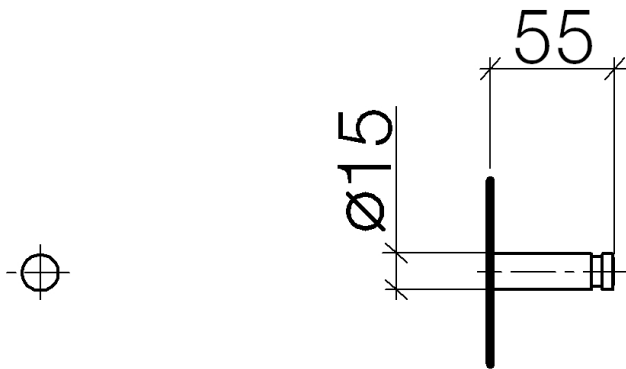

Washbasin - Tara.Logic
Hooks - polished chrome
Article number: 83 251 220-00

- 55 mm projection

polished chrome

Dimensional drawing

All details in mm / inch = mm x 0.0394

Washbasin - Tara.Logic
Hooks - polished chrome
Article number: 83 251 220-00