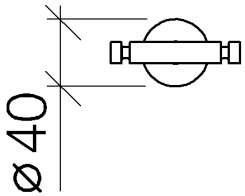

Washbasin - Meta.02

Hooks in two parts - platinum matt

Article number: 83 256 979-06

- width 80mm
- rosette Ø 40 mm
- 55 mm projection

platinum matt

Dimensional drawing

All details in mm / inch = mm x 0.0394

Washbasin - Meta.02

Hooks in two parts - platinum matt

Article number: 83 256 979-06

Other finish variants

polished chrome

83 256 979-00

Other finishes on request (x-tra Service)