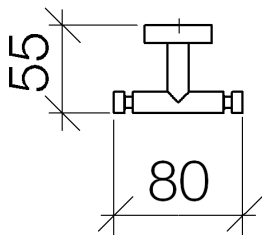

Washbasin - Meta.02

Hooks in two parts - platinum matt

Article number: 83 256 979-06

- width 80mm
- rosette Ø 40 mm
- 55 mm projection

platinum matt

Dimensional drawing

All details in mm / inch = mm x 0.0394

Washbasin - Meta.02

Hooks in two parts - platinum matt

Article number: 83 256 979-06

Other finish variants

polished chrome

83 256 979-00

Other finishes on request (x-tra Service)