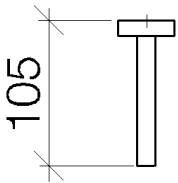

WC - Meta.02

Reserve tissue holder - polished chrome

Article number: 83 590 979-00

- rosette Ø 40 mm
- 105 mm projection

polished chrome

Dimensional drawing

All details in mm / inch = mm x 0.0394

WC - Meta.02