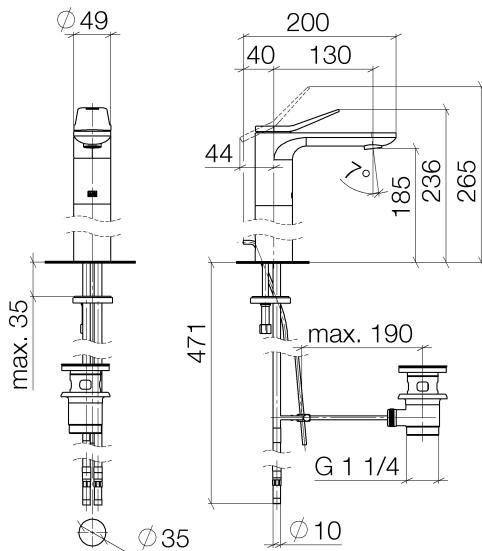

Washbasin - Lissé

Single-lever basin mixer with high spout with pop-up waste - polished chrome

Article number: 33 506 845-00

- 130 mm projection
- fixed spout
- circular, air-enriched flow
- height of mixer 236 mm
- height up to aerator 185 mm
- hole diameter 35 mm
- 2x screw-in M 8 x 1 pressure hose, leak-tested
- max. flow 5.7 l/min
- lead-free
- Fittings group as per DIN 4109: 1
- Only suitable for basins with an overflow.

polished chrome

Dimensional drawing

All details in mm / inch = mm x 0.0394

## Washbasin - Lissé

Single-lever basin mixer with high spout with pop-up waste - polished chrome

Article number: 33 506 845-00

### Flow rate chart