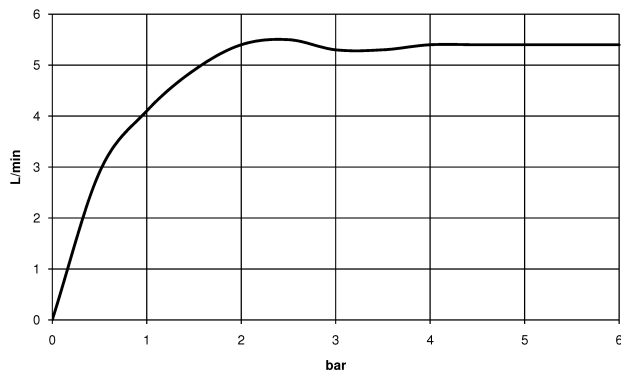

Washbasin - Lissé

Single-lever basin mixer with high spout with pop-up waste - polished chrome

Article number: 33 506 845-00

- 130 mm projection
- fixed spout
- circular, air-enriched flow
- height of mixer 236 mm
- height up to aerator 185 mm
- hole diameter 35 mm
- 2x screw-in M 8 x 1 pressure hose, leak-tested
- max. flow 5.7 l/min
- lead-free
- Fittings group as per DIN 4109: 1
- Only suitable for basins with an overflow.

polished chrome

Dimensional drawing

All details in mm / inch = mm x 0.0394

## Washbasin - Lissé

Single-lever basin mixer with high spout with pop-up waste - polished chrome

Article number: 33 506 845-00

### Flow rate chart