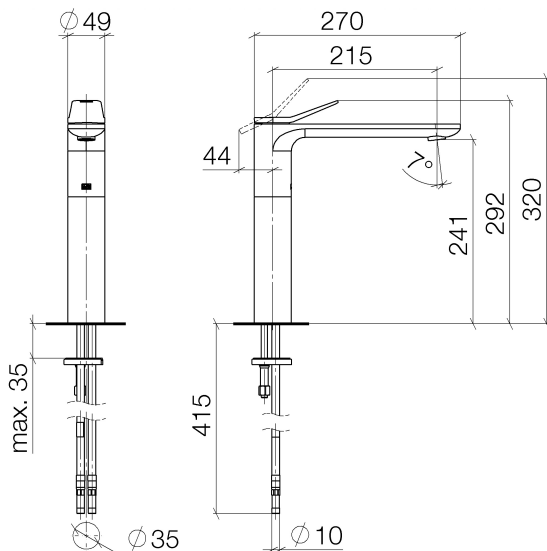

Washbasin - Lissé

Single-lever basin mixer with raised base without pop-up waste - platinum matt

Article number: 33 537 845-06

- 215 mm projection
- fixed spout
- circular, air-enriched flow
- height of mixer 292 mm
- height up to aerator 241 mm
- hole diameter 35 mm
- 2x screw-in M 8 x 1 pressure hose, leak-tested
- max. flow 5.7 l/min
- lead-free
- Fittings group as per DIN 4109: 1
- for use on counter-top bowls

platinum matt

Dimensional drawing

All details in mm / inch = mm x 0.0394

Washbasin - Lissé

Single-lever basin mixer with raised base without pop-up waste - platinum matt

Article number: 33 537 845-06

Flow rate chart