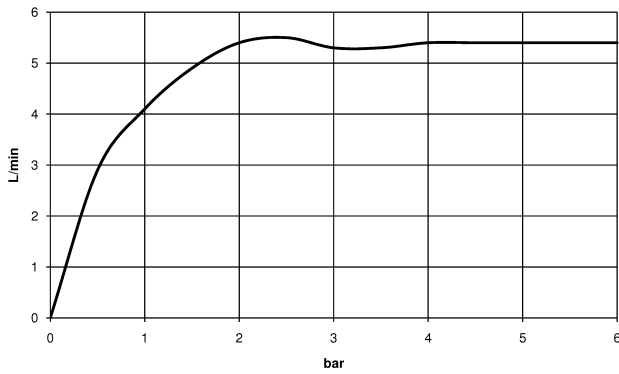

Washbasin - Lissé

Single-lever basin mixer with raised base without pop-up waste - platinum matt

Article number: 33 537 845-06

- 215 mm projection
- fixed spout
- circular, air-enriched flow
- height of mixer 292 mm
- height up to aerator 241 mm
- hole diameter 35 mm
- 2x screw-in M 8 x 1 pressure hose, leak-tested
- max. flow 5.7 l/min
- lead-free
- Fittings group as per DIN 4109: 1
- for use on counter-top bowls

platinum matt

Dimensional drawing

All details in mm / inch = mm x 0.0394

Washbasin - Lissé

Single-lever basin mixer with raised base without pop-up waste - platinum matt

Article number: 33 537 845-06

Flow rate chart