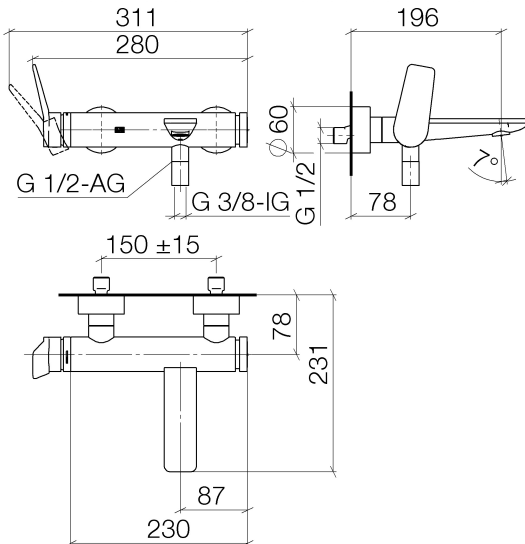

**Bath - Lissé**

Single-lever bath mixer for wall mounting without shower set - polished chrome

Article number: 33 200 845-00

- 190-200 mm projection
- circular normal flow
- automatic bath/shower diverter
- 3/8" shower outlet
- slide-on rosettes Ø 60 mm
- 1/2" connection
- gauge 150 mm - 15 mm
- max. flow 13.5 l/min at 3 bar flow pressure
- Fittings group as per DIN 4109: 1
- Intrinsic protection against back flow.

polished chrome

**Dimensional drawing**

All details in mm / inch = mm x 0.0394

## Bath - Lissé

Single-lever bath mixer for wall mounting without shower set - polished chrome

Article number: 33 200 845-00