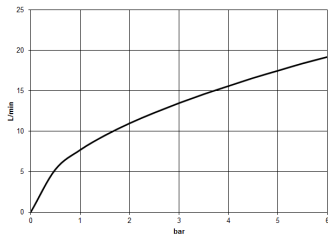

polished chrome

**Dimensional drawing**

All details in mm / inch = mm x 0.0394

### Flow rate chart