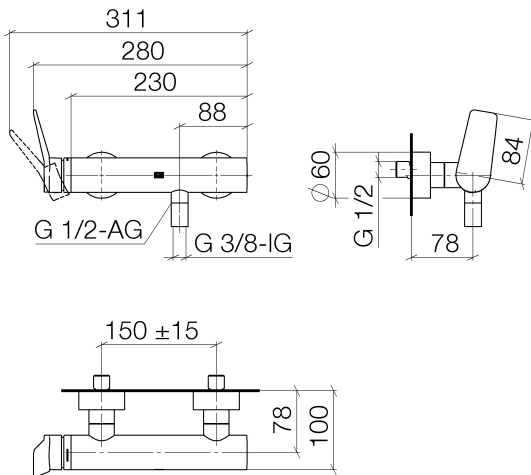

Shower - Lissé

Single-lever shower mixer for wall mounting - polished chrome

Article number: 33 300 845-00

- 3/8" shower outlet
- slide-on rosettes Ø 60 mm
- 1/2" connection
- gauge 150 mm - 15 mm
- Fittings group as per DIN 4109: 1
- Intrinsic protection against back flow.

polished chrome

Dimensional drawing

All details in mm / inch = mm x 0.0394

Shower - Lissé

Single-lever shower mixer for wall mounting - polished chrome

Article number: 33 300 845-00

Flow rate chart

Other finish variants

platinum matt

33 300 845-06

Other finishes on request (x-tra Service)

Shower - Lissé

Single-lever shower mixer for wall mounting - polished chrome

Article number: 33 300 845-00

Recommended miscellaneous

26 403 979-00