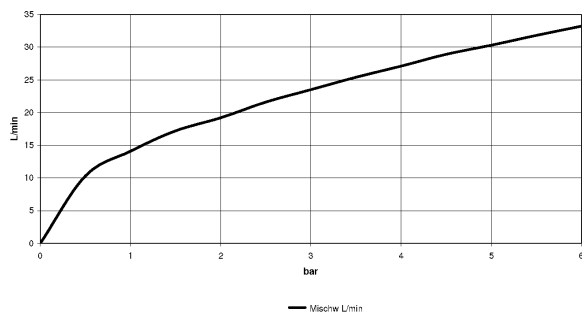

Shower - Lissé

Single-lever shower mixer for wall mounting - polished chrome

Article number: 33 300 845-00

- 3/8" shower outlet
- slide-on rosettes Ø 60 mm
- 1/2" connection
- gauge 150 mm - 15 mm
- Fittings group as per DIN 4109: 1
- Intrinsic protection against back flow.

polished chrome

Dimensional drawing

All details in mm / inch = mm x 0.0394

Shower - Lissé

Single-lever shower mixer for wall mounting - polished chrome

Article number: 33 300 845-00

Flow rate chart

Other finish variants