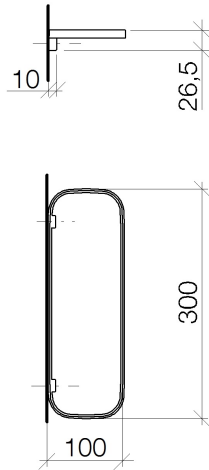

Washbasin - Selv
Shelf wall model - platinum matt
Article number: 83 482 970-06

- width 300mm
- height 26 mm
- 100 mm projection
- without grid element

platinum matt

Dimensional drawing

All details in mm / inch = mm x 0.0394

Washbasin - Selv
Shelf wall model - platinum matt
Article number: 83 482 970-06

Other finish variants

polished chrome
83 482 970-00

Other finishes on request (x-tra Service)