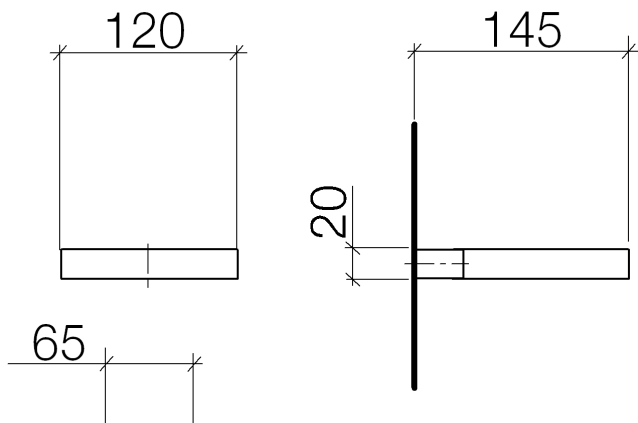

Washbasin - Meta.02

Soap dish wall model - platinum matt

Article number: 83 410 979-06

- width 120mm
- height 20 mm
- 145 mm projection

platinum matt

Dimensional drawing

All details in mm / inch = mm x 0.0394

Washbasin - Meta.02

Soap dish wall model - platinum matt

Article number: 83 410 979-06