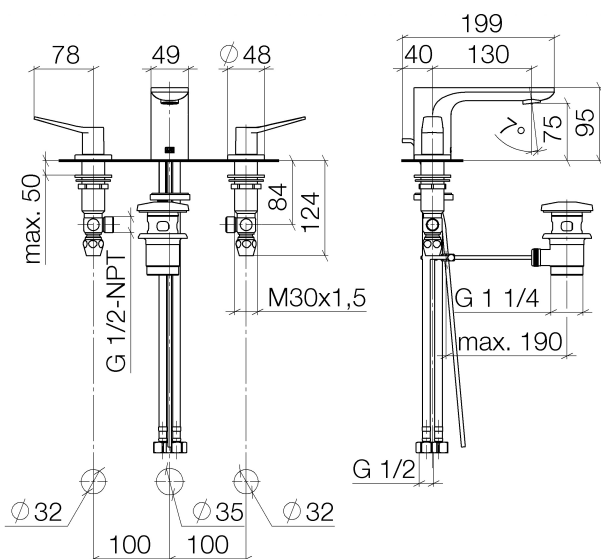

## Washbasin - Lissé

Three-hole basin mixer with pop-up waste - platinum matt

Article number: 20 713 845-06

- 130 mm projection
- fixed spout
- circular, air-enriched flow
- height of mixer 95 mm
- height up to aerator 75 mm
- hole diameter valve 32 mm
- hole diameter spout 35 mm
- rosette Ø 48 mm
- max. flow 5.7 l/min
- lead-free
- Fittings group as per DIN 4109: 1
- Only suitable for basins with an overflow.

## Dimensional drawing

All details in mm / inch = mm x 0.0394

## Washbasin - Lissé

Three-hole basin mixer with pop-up waste - platinum matt

Article number: 20 713 845-06

12 506 970 90

Tube -