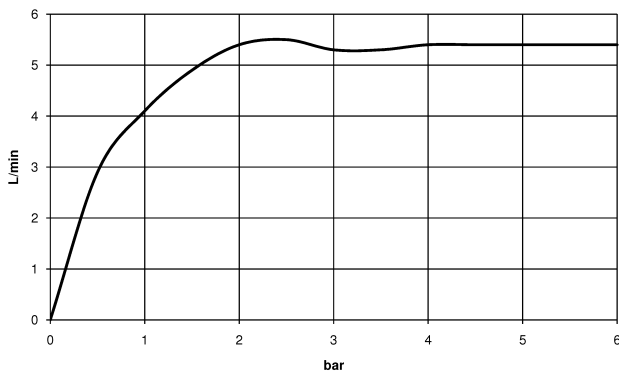

## Washbasin - Lissé

Three-hole basin mixer with pop-up waste - platinum matt

Article number: 20 713 845-06

- 130 mm projection
- fixed spout
- circular, air-enriched flow
- height of mixer 95 mm
- height up to aerator 75 mm
- hole diameter valve 32 mm
- hole diameter spout 35 mm
- rosette Ø 48 mm
- max. flow 5.7 l/min
- lead-free
- Fittings group as per DIN 4109: 1
- Only suitable for basins with an overflow.

## Dimensional drawing

All details in mm / inch = mm x 0.0394

### Flow rate chart