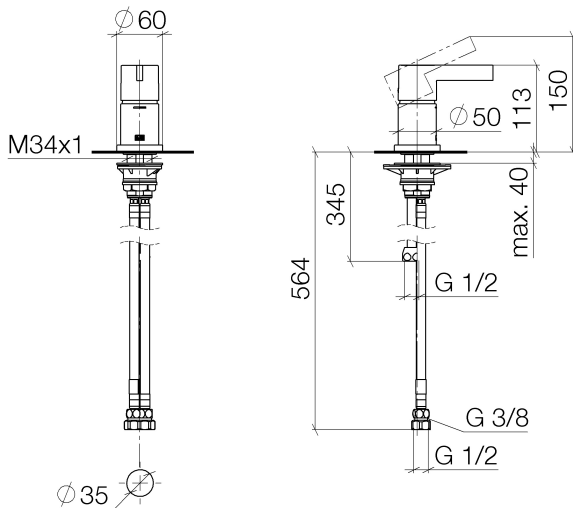

Bath - Deque

Single-lever bath mixer for bath rim or tile edge installation - polished chrome

: 29 300 670-00

- hole diameter 35 mm
- rosette 60 x 60 mm
- max. flow 35.7 l/min at 3 bar flow pressure

polished chrome

Dimensional drawing

Bath - Deque

Single-lever bath mixer for bath rim or tile edge installation - polished chrome

: 29 300 670-00

platinum matt  
29 300 670-06

platinum  
29 300 670-08

Dark Brass matt  
29 300 670-16