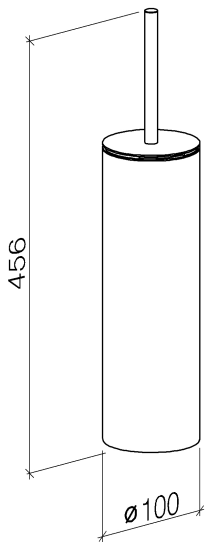

WC - Meta.02

Toilet brush set free-standing model - matt black

Article number: 84 910 979-33

- brush, matt black
- width 100mm
- height 456 mm

matt black

Dimensional drawing

All details in mm / inch = mm x 0.0394

WC - Meta.02

Toilet brush set free-standing model - matt black

Article number: 84 910 979-33

Other finish variants

polished chrome
84 910 979-00

platinum matt
84 910 979-06

platinum
84 910 979-08

Champagne
84 910 979-47