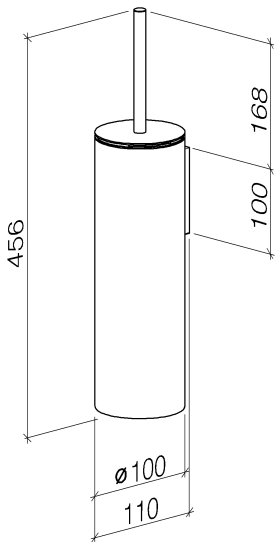

WC - MEM

Toilet brush set wall model - Cyprum

Article number: 83 910 979-49

- brush, matt black
- width 100mm
- height 456 mm
- 110 mm projection

Cyprum

Dimensional drawing

All details in mm / inch = mm x 0.0394

## WC - MEM

Toilet brush set wall model - Cyprum

Article number: 83 910 979-49