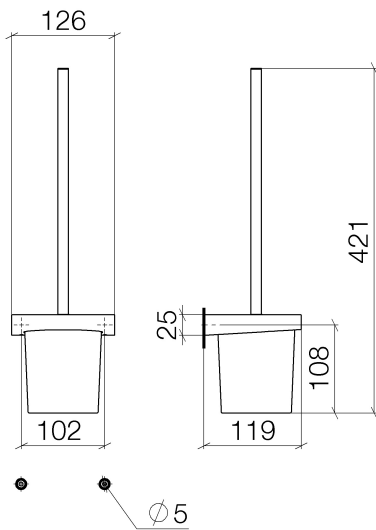

WC - Selv

Toilet brush set wall model - polished chrome

Article number: 83 900 970-00

- crystal glass
- brush, matt black
- width 126mm
- height 415 mm
- 120 mm projection

polished chrome

Dimensional drawing

All details in mm / inch = mm x 0.0394

WC - Selv

Toilet brush set wall model - polished chrome

Article number: 83 900 970-00

Other finish variants

platinum matt

83 900 970-06

Other finishes on request (x-tra Service)