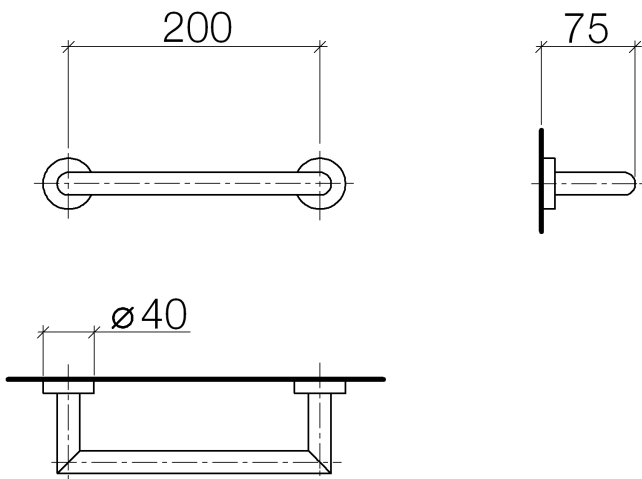

Bath - Meta.02

Bath grip - polished chrome

Article number: 83 020 979-00

- gauge 200 mm
- width 240mm
- height 40 mm
- rosette Ø 40 mm
- 75 mm projection

polished chrome

Dimensional drawing

All details in mm / inch = mm x 0.0394

Bath - Meta.02

Bath grip - polished chrome

Article number: 83 020 979-00

Other finish variants

platinum matt

83 020 979-06

Other finishes on request (x-tra Service)