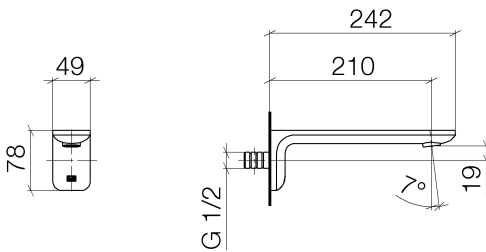

## Bath - Lissé

bath spout for wall mounting - platinum matt

Article number: 13 801 845-06

- 210 mm projection
- circular normal flow
- hole diameter 37 mm
- 1/2" connection
- plug-link mounting
- max. flow 21.5 l/min at 3 bar flow pressure
- Fittings group as per DIN 4109: 1

## Dimensional drawing

All details in mm / inch = mm x 0.0394